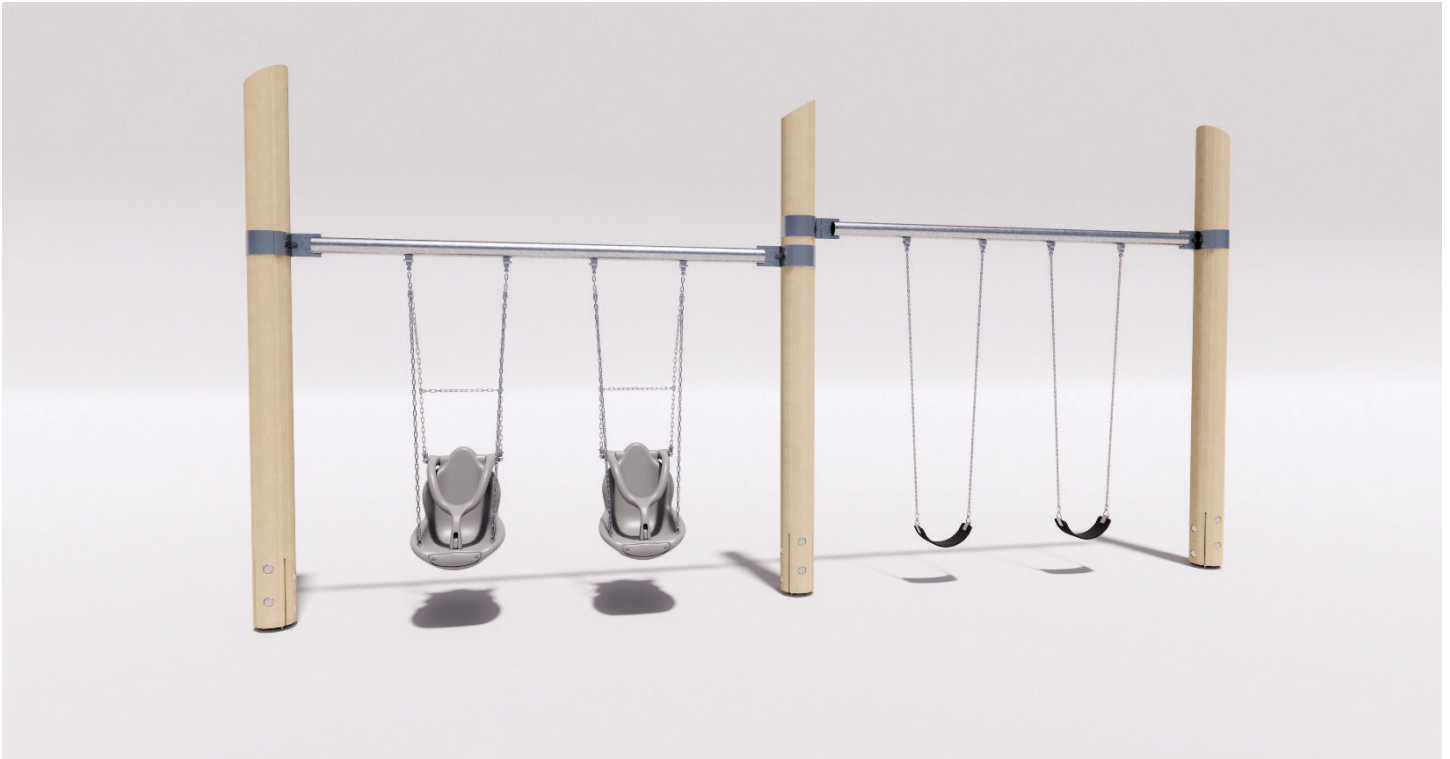

DOUBLE BAY - ALL USER + BELT

Intended user age: 18m-12y

PRODUCT INFORMATION

CSA Z614

This log framed swing set is the perfect playground product for any natural playground. Alaskan Yellow Cedar logs anchor the swing set, while a stainless steel rod with an adjustable brace is mounted for the swings. This swing features two all user (accessible) swings and two belt swings.

Maximum height: 3.7 m
Fall height: 2.7 m
Area of Safety Surfacing: 83.9 m²

The highest designated play surface and space required are according to CSA Z614. A buffer is included in the fall zone to account for fabrication and material variations.