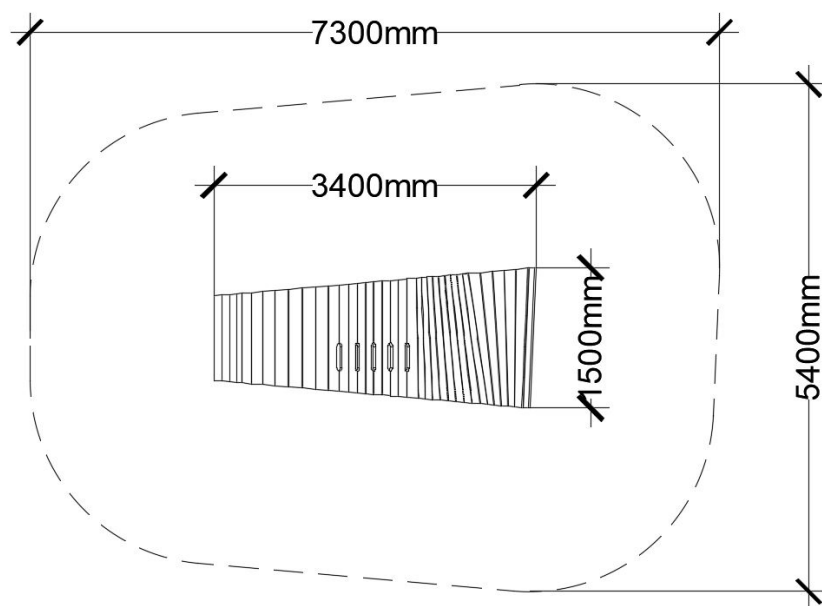

JUNIOR CRITTER - SONGBIRD

Intended user age: 18m-5y

PRODUCT INFORMATION

CSA Z614

The Songbird is a whimsical and familiar form. At six feet high, it is so much larger than life, yet inviting and playful as a playground centrepiece. In plan view, the bird's shape tapers from tail to head, and the tail twists adding personality. The Songbird creates beautiful opportunities for social play as well as climbing for the more adventurous thrill seeker.

Maximum height: 1.8m
Fall height: 1.8m
Area of Safety Surfacing: 34.0 m²
User Capacity: 7

The highest designated play surface and space required are according to CSA Z614. A buffer is included in the fall zone to account for fabrication and material variations.