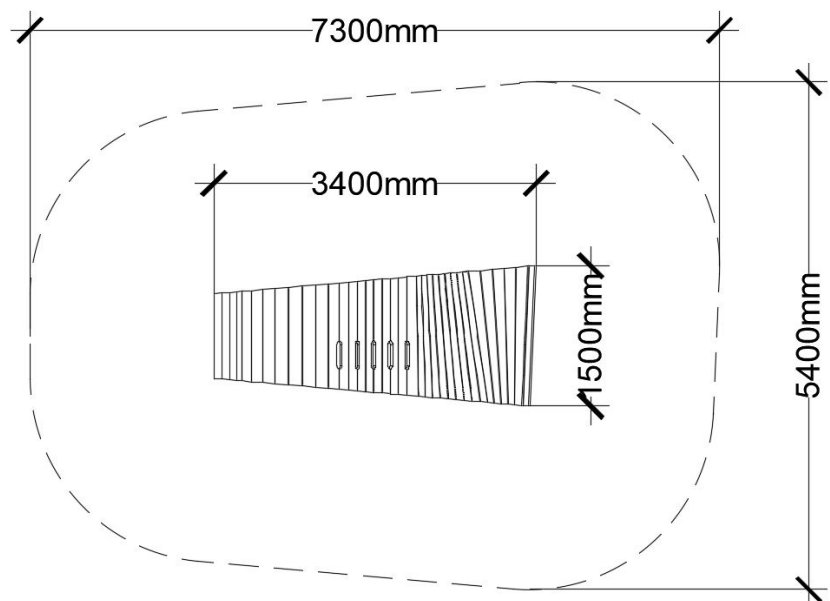

## PRODUCT INFORMATION

CSA Z614

The Songbird is a whimsical and familiar form. At six feet high, it is so much larger than life, yet inviting and playful as a playground centrepiece. In plan view, the bird's shape tapers from tail to head, and the tail twists adding personality. The Songbird creates beautiful opportunities for social play as well as climbing for the more adventurous thrill seeker.

Maximum height: 1.8m  
 Fall height: 1.8m  
 Area of Safety Surfacing: 34.0 m<sup>2</sup>  
 User Capacity: 7

The highest designated play surface and space required are according to CSA Z614. A buffer is included in the fall zone to account for fabrication and material variations.