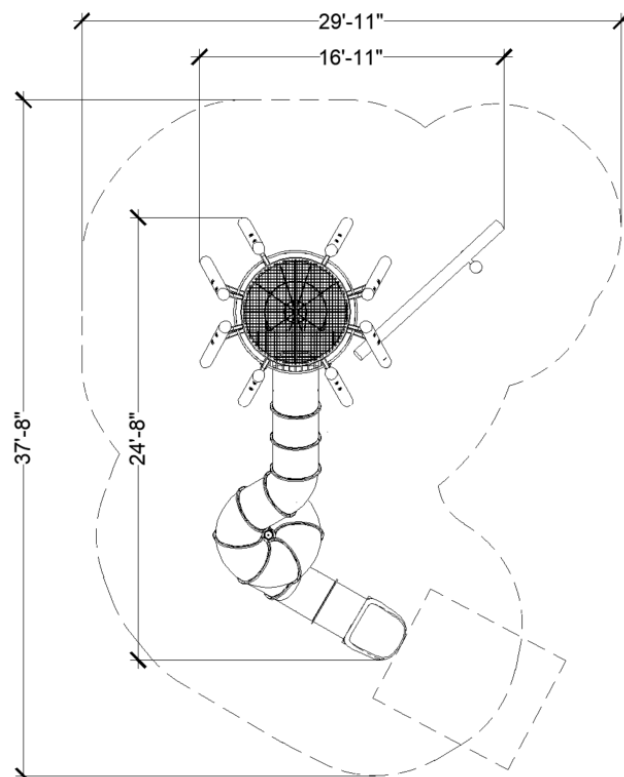

LOG TOWER 5

Intended user age: 5-12

PRODUCT INFORMATION

ASTM F1487

The Log Tower 5 is a perfect playground tower addition to any natural playground. As a playground structure, it is fully transparent. This piece of playground equipment gives the unusual sense of suspension at heights. Children who have climbed to the top level are rewarded with a fun and fast exit down the 15 foot slide.

Maximum height: 23'-11"
Fall height: 10'-1"
Area of Safety Surfacing: varies based on configuration

The highest designated play surface and space required are according to ASTM F1487. A buffer is included in the fall zone to account for fabrication and material variations.