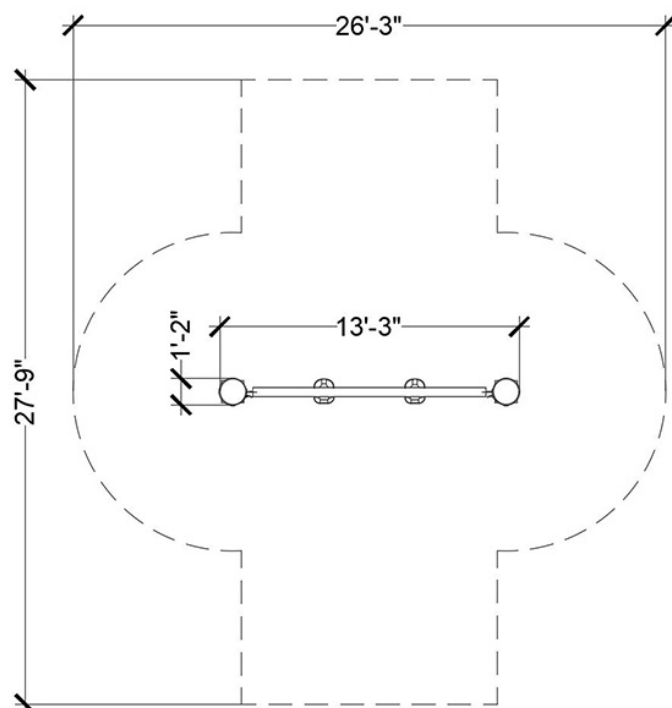

SINGLE BAY TOT SWING

Intended user age: 2-5

PRODUCT INFORMATION

ASTM F1487

Swings are a much loved and chosen favourite for playground projects. Alaskan Yellow Cedar logs anchor the swing set, while a stainless steel rod with an adjustable brace is mounted for the swings. This swing features two tot swings for younger children.

Maximum height: 12'-0"
Fall height: 8'-9"
Area of Safety Surfacing: 483 ft²

The highest designated play surface and space required are according to ASTM F1487. A buffer is included in the fall zone to account for fabrication and material variations.