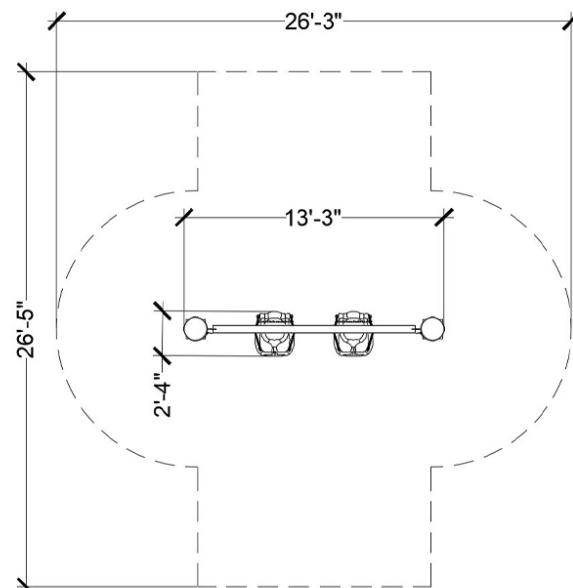

SINGLE BAY - ALL USER

Intended user age: 2-12

PRODUCT INFORMATION

ASTM F1487

This log framed swing set is the perfect playground product for any natural playground. Alaskan Yellow Cedar logs anchor the swing set, while a stainless steel rod with an adjustable brace is mounted for the swings. This swing features two all-user swings.

Maximum height: 12'-0"
Fall height: 8'-0"
Area of Safety Surfacing: 474 ft²

The highest designated play surface and space required are according to ASTM F1487. A buffer is included in the fall zone to account for fabrication and material variations.