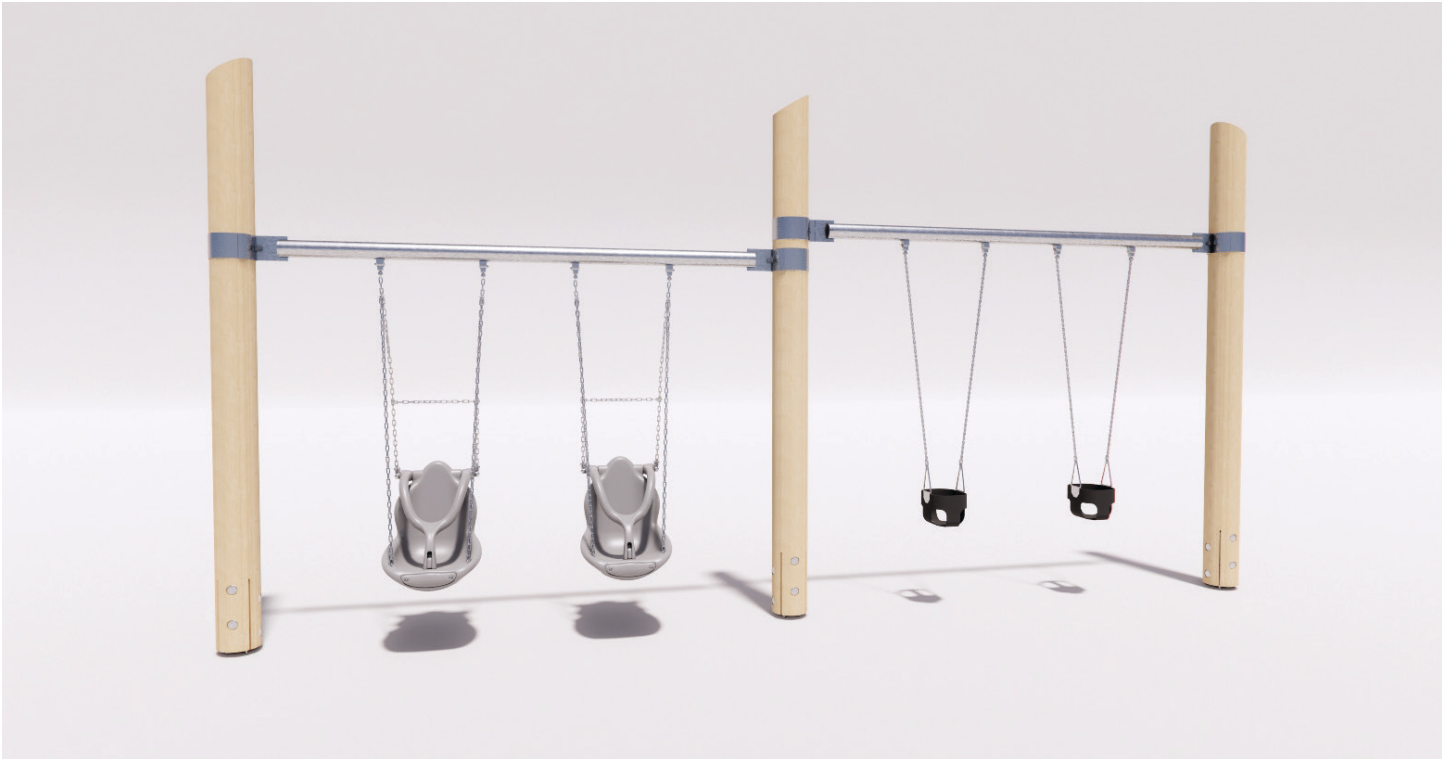

# DOUBLE BAY - ALL USER + TOT

Intended user age: 2-12

## PRODUCT INFORMATION

ASTM F1487

This log framed swing set is the perfect playground product for any natural playground. Alaskan Yellow Cedar logs anchor the swing set, while a stainless steel rod with an adjustable brace is mounted for the swings. This swing features two all user (accessible) swings and two tot swings.

Maximum height: 12'-1"  
Fall height: 8'-9"  
Area of Safety Surfacing: 879 ft<sup>2</sup>

The highest designated play surface and space required are according to ASTM F1487. A buffer is included in the fall zone to account for fabrication and material variations.