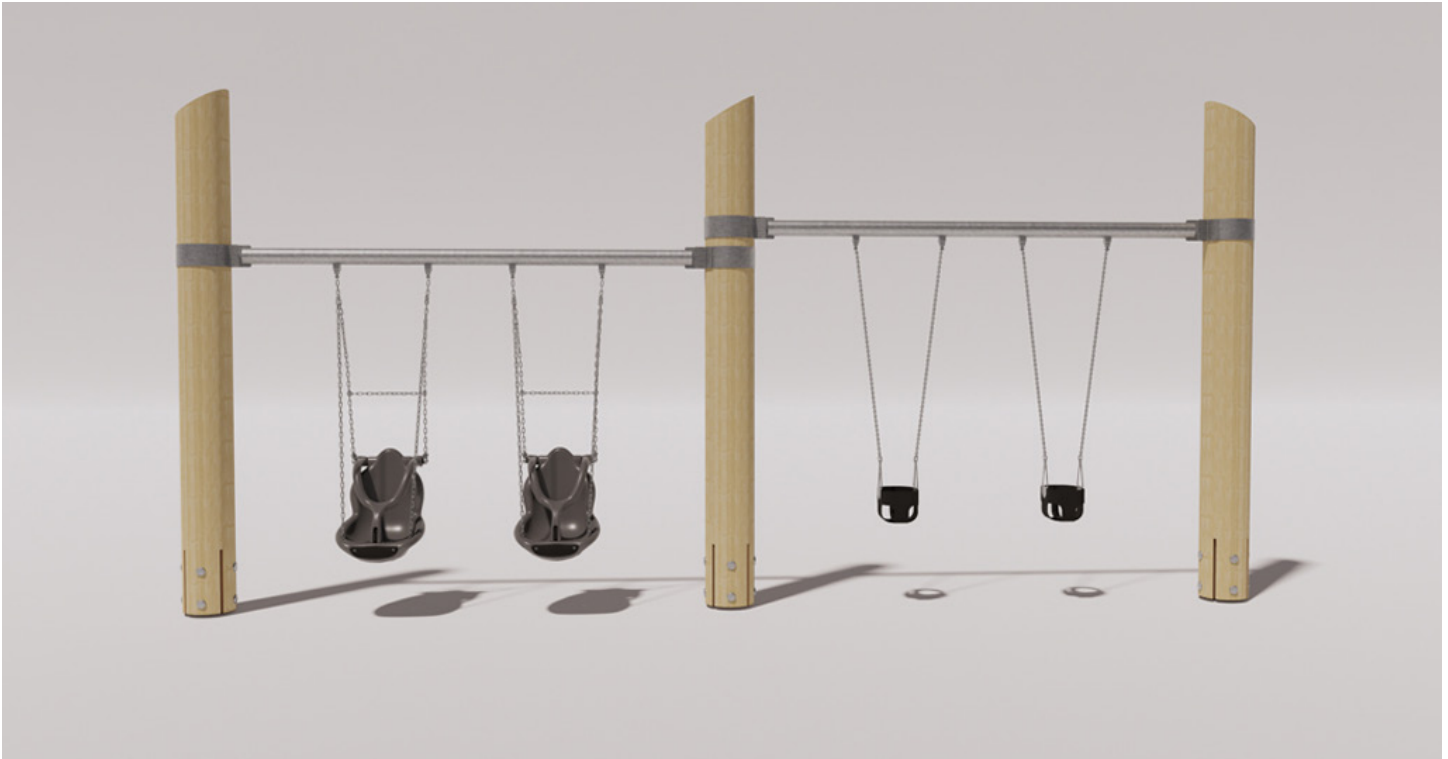

DOUBLE BAY - ALL USER + TOT

Intended user age: 2-12

PRODUCT INFORMATION

ASTM F1487

This log framed swing set is the perfect playground product for any natural playground. Alaskan Yellow Cedar logs anchor the swing set, while a stainless steel rod with an adjustable brace is mounted for the swings. This swing features two all user (accessible) swings and two tot swings.

Maximum height: 12'-0"
Fall height: 8'-9"
Area of Safety Surfacing: 806 ft²

The highest designated play surface and space required are according to ASTM F1487. A buffer is included in the fall zone to account for fabrication and material variations.