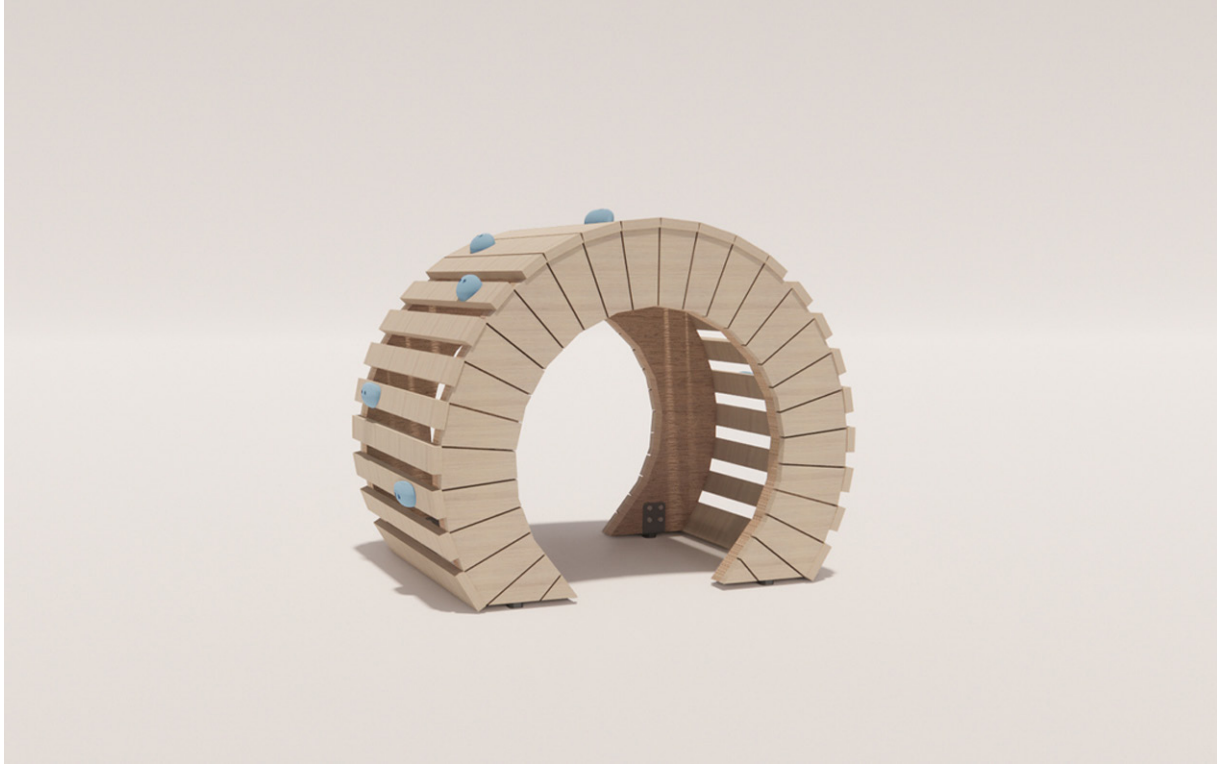

PRODUCT INFORMATION

CSA Z614

Is it a meteor? A caterpillar? A rainbow? A planet? The Round junior form is a versatile playground sculpture. The Round form are fully climbable but they can also function as a small hut where children can meet and gather inside. Both the inside and outside of the Round form provides climbing with gapped cladding or climbing holds.

Maximum height: 1.3 m
 Fall height: 1.3 m
 Area of Safety Surfacing: 24.5 m²
 User Capacity: 4

The highest designated play surface and space required are according to CSA Z614. A buffer is included in the fall zone to account for fabrication and material variations.