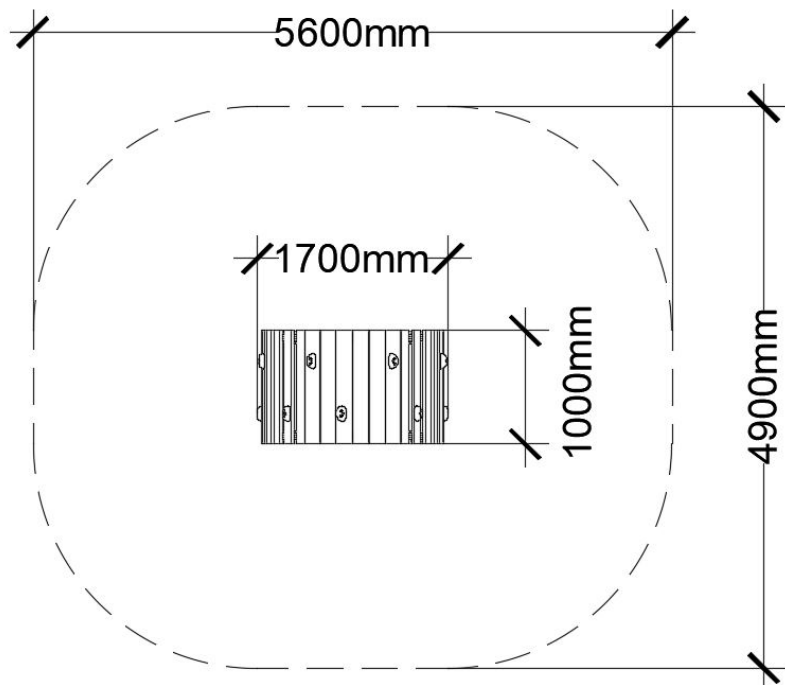

PRODUCT INFORMATION

CSA Z614

Is it a meteor? A caterpillar? A rainbow? A planet? The Round junior form is a versatile playground sculpture. The Round form are fully climbable but they can also function as a small hut where children can meet and gather inside. Both the inside and outside of the Round form provides climbing with gapped cladding or climbing holds.

Maximum height: 1.3 m
 Fall height: 1.3 m
 Area of Safety Surfacing: 24.5 m²
 User Capacity: 4

The highest designated play surface and space required are according to CSA Z614. A buffer is included in the fall zone to account for fabrication and material variations.