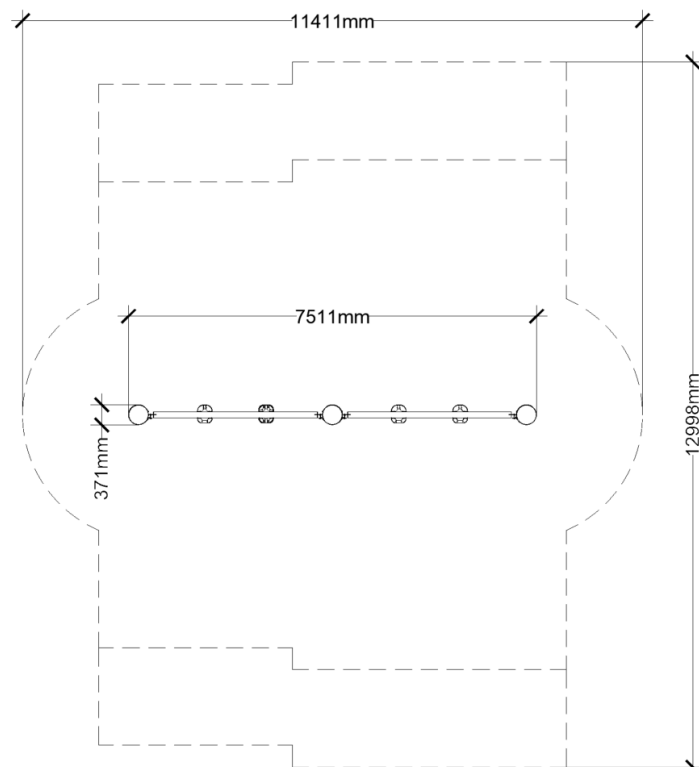

PRODUCT INFORMATION

CSA Z614

Swings are a much loved and chosen favourite for playground projects. This log framed swing set is the perfect playground product for any natural playground. Alaskan Yellow Cedar logs anchor the swing set, while a stainless steel rod with an adjustable brace is mounted for the swings. This swing features four tot swings in two bays.

Maximum height: 3.7 m
 Fall height: 2.9 m
 Area of Safety Surfacing: 86.7 m²

The highest designated play surface and space required are according to CSA Z614. A buffer is included in the fall zone to account for fabrication and material variations.

Resilient safety surfacing is required within the fall zone of equipment.

If you have questions about the equipment or require changes, please contact Earthscape at 1-877-269-2972.