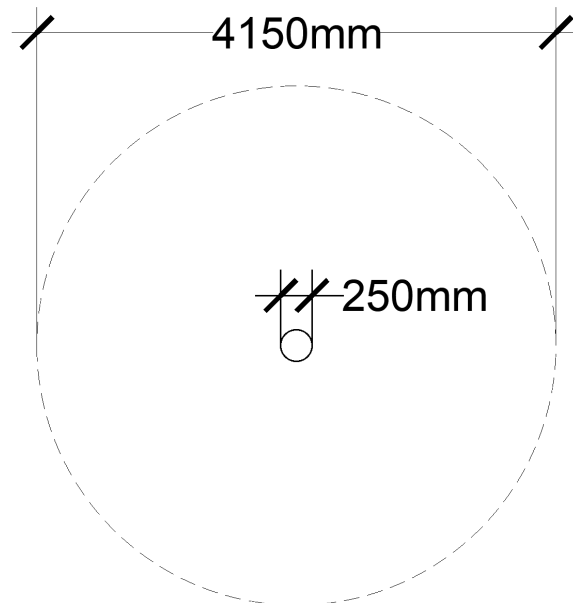

PRODUCT INFORMATION

CSA Z614

Balance between two posts to climb as high as you can, then jump or climb back down! Notched Play Posts are available in two heights, 2.4m and 3m above surfacing. They work well alongside other Log play elements and can be used in combination to create circuits of adventure play. Notched Play Posts are a simple climbing feature and best when used in multiples!

Maximum height: 3 m
Maximum fall height: 1.8 m
Area of Safety Surfacing: 13.5 m²

The highest designated play surface and space required are according to CSA Z614. A buffer is included in the fall zone to account for fabrication and material variations.