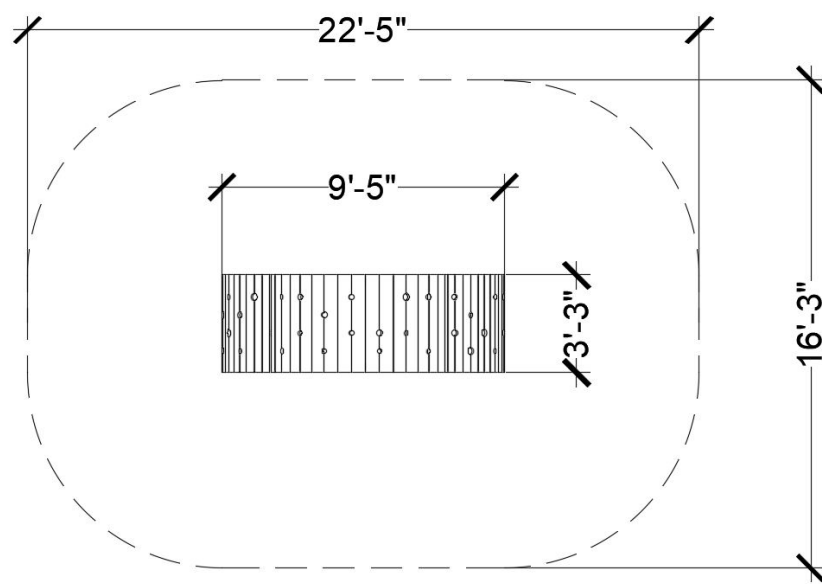

JUNIOR FORM - CLOUD LARGE

Intended user age: 2-5

PRODUCT INFORMATION

ASTM F1487

The large Cloud form is perfect for climbing, lounging or hiding. Circular cutouts that range from 2.5" to 3.5" are just the right size for fingers, hands and toes. The tight cladding gives a sense of enclosure inside the Clouds. The large Cloud has a four-foot clearance for someone to pass underneath - perfect for toddlers and preschoolers!

Maximum height: 5'1"
Fall height: 5'1"
Area of Safety Surfacing: 328 ft²
User Capacity: 8

The highest designated play surface and space required are according to ASTM F1487. A buffer is included in the fall zone to account for fabrication and material variations.