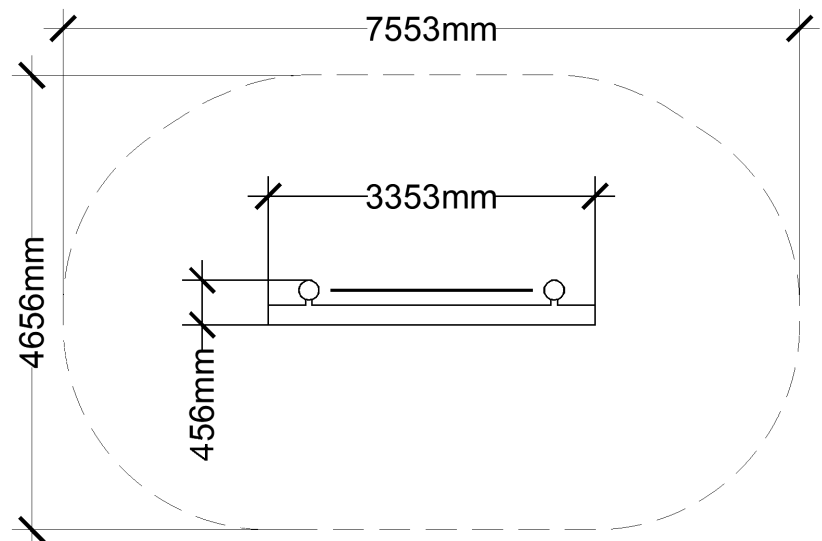

PRODUCT INFORMATION

CSA Z614

The Offset Ladder Grid is a fun natural playground element where you can race your friends to the top of the beam! It is accessible for young children and a great place to hang out with friends. Children can climb the net in all directions - horizontally, vertically and diagonally, finding new routes with each attempt.

Maximum height: 3 m
 Fall height: 2.8 m
 Area of Safety Surfacing: 30.5 m²

The highest designated play surface and space required are according to CSA Z614. A buffer is included in the fall zone to account for fabrication and material variations.