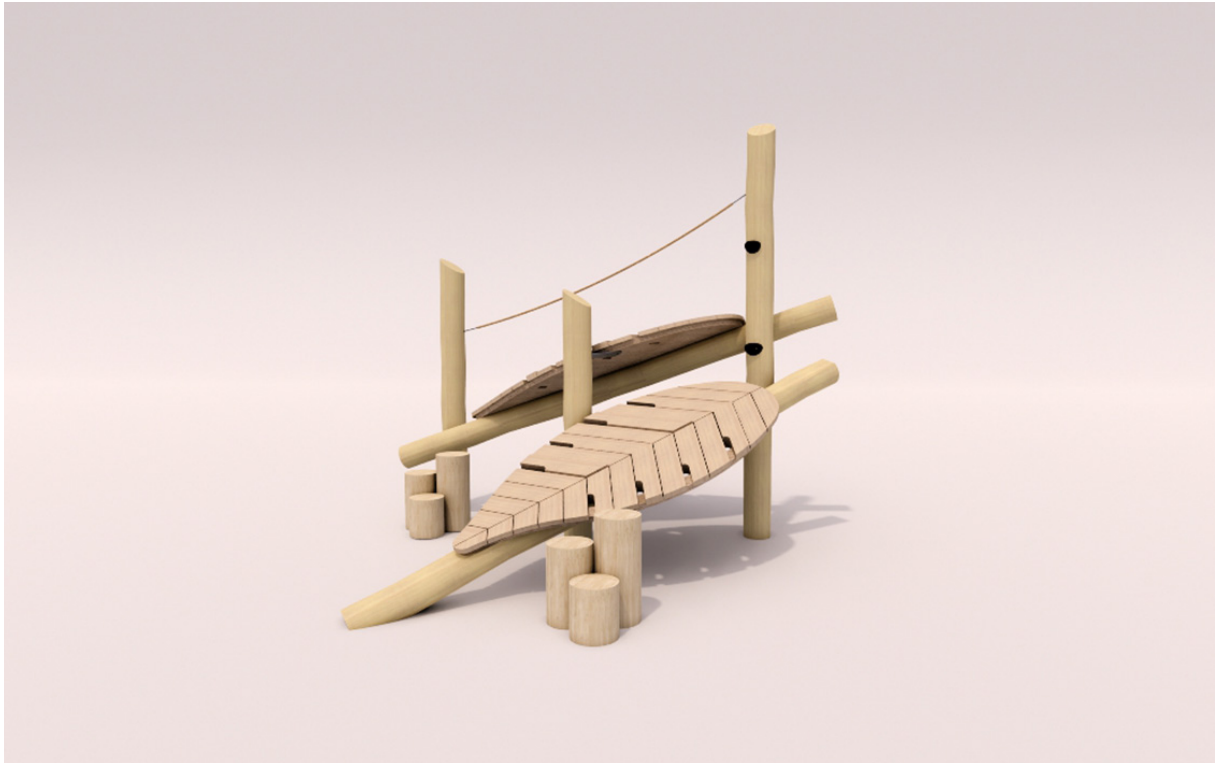

PRODUCT INFORMATION

CSA Z614

Kids can scramble up high or crouch down low under the shade of the Leaf Climber. The two angled leaves offer climbing, sliding, perching, and leaping surfaces. Accessed from a cluster of Log Steppers, the Leaf Climber gives children the chance to play at heights and interact with playmates who aren't comfortable climbing.

Maximum height: 3.05 m
Maximum fall height: 1.8 m
Area of Safety Surfacing: 44 m²
User Capacity: 18

The highest designated play surface and space required are according to CSA Z614. A buffer is included in the fall zone to account for fabrication and material variations.