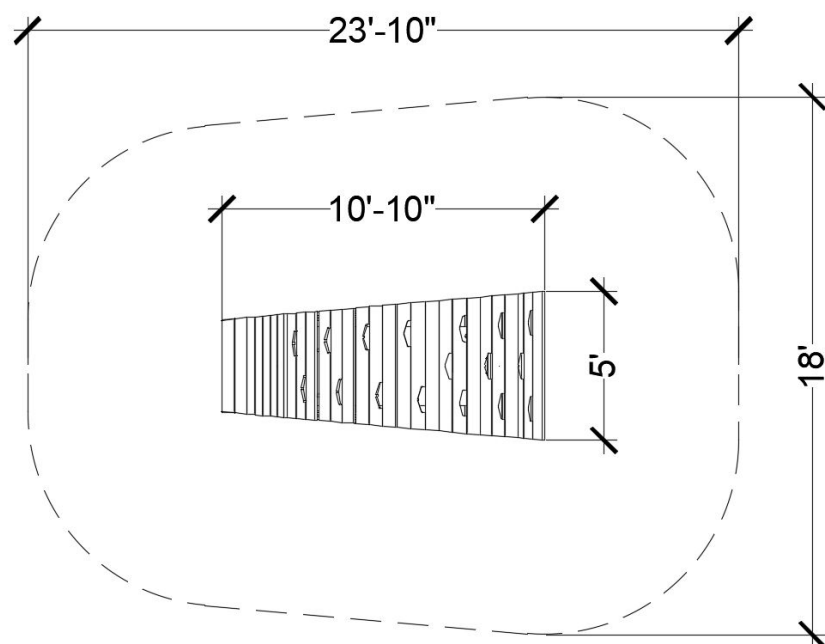

# JUNIOR CRITTER - HEDGEHOG

Intended user age: 2-5

## PRODUCT INFORMATION

ASTM F1487

The Hedgehog shape is the perfect exterior for climbing. Stepped cladding and cut-outs create natural handholds and resting spots for children as they scale the exterior. The cut-outs also make fun shapes inside when the sunlight shines through. Children may slide down the front and jump off the nose!

Maximum height: 5'11"  
Fall height: 5'11"  
Area of Safety Surfacing: 370 ft<sup>2</sup>  
User Capacity: 8

The highest designated play surface and space required are according to ASTM F1487. A buffer is included in the fall zone to account for fabrication and material variations.