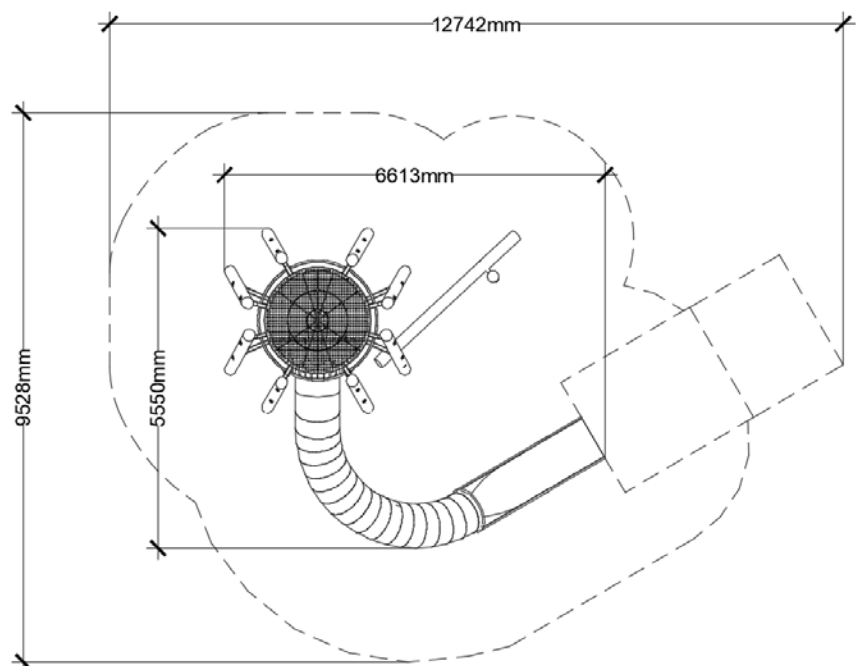

PRODUCT INFORMATION

CSA Z614

The Log Tower 3 is a fantastic playground tower addition to any natural playground. As a playground structure, it is fully transparent. This piece of playground equipment gives the unusual sense of suspension at heights. Children who have climbed to the top level are rewarded with a fun and fast exit down the 3m slide.

Maximum height: 7.29 m
 Fall height: 3.07 m
 Area of Safety Surfacing: Varies based on configurations

The highest designated play surface and space required are according to CSA Z614. A buffer is included in the fall zone to account for fabrication and material variations.