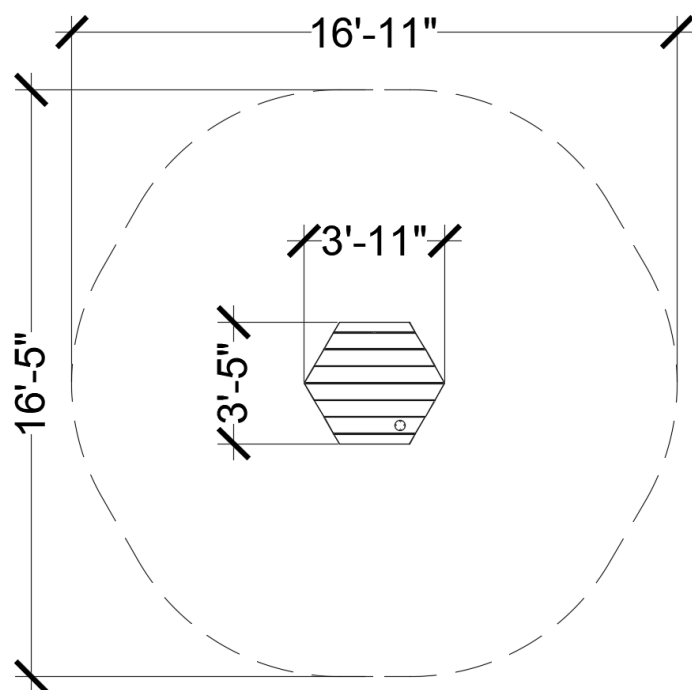

WOBBLE BOARD - HEXY LARGE

Intended user age: 5-12

PRODUCT INFORMATION

ASTM F1487

The large Hexy Wobble Board is a versatile take on rocking playground equipment that lets users sit or stand while wobbling, creating motion by their own body movements. The flat balancing surface on the large Hexy Wobble Board for kinetic play is hexagon-shaped and supported by three springs for multidirectional rocking.

Maximum height: 1'-3"
Fall height: 1'-3"
Area of Safety Surfacing: 247 ft²

The highest designated play surface and space required are according to ASTM F1487. A buffer is included in the fall zone to account for fabrication and material variations.