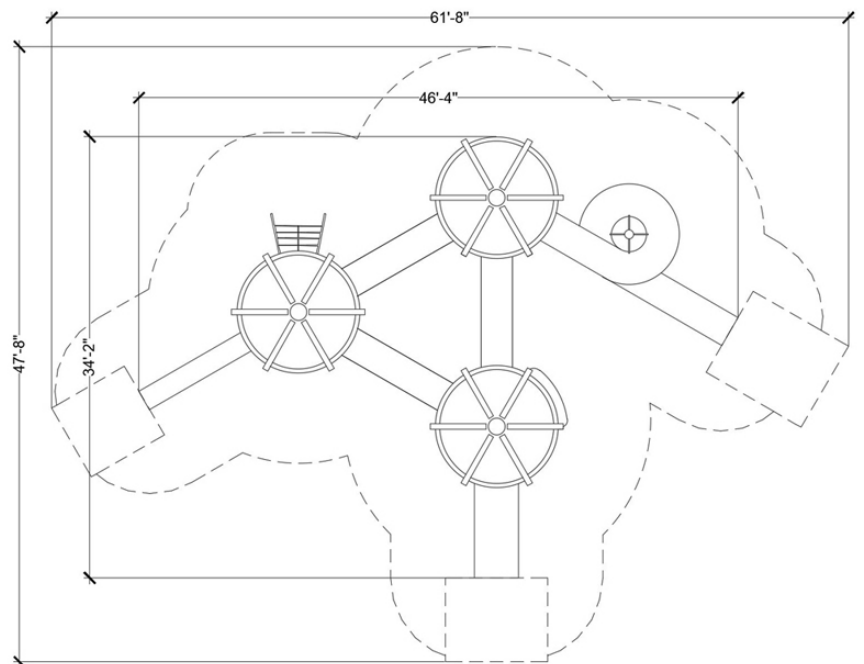

## PRODUCT INFORMATION

ASTM F1487

The Forest Trio is the trifecta of Forest Tower play. The beauty of the Forest Trio is that it engages children of all ages, abilities and risk-tolerance levels. The most adventurous will love the thrill of getting through the challenging flexform sling seats inside the tall tower.

Maximum height: 32'-8"  
Fall height: 9'-9"  
Area of Safety Surfacing: 1669 ft<sup>2</sup>

The highest designated play surface and space required are according to ASTM F1487. A buffer is included in the fall zone to account for fabrication and material variations.