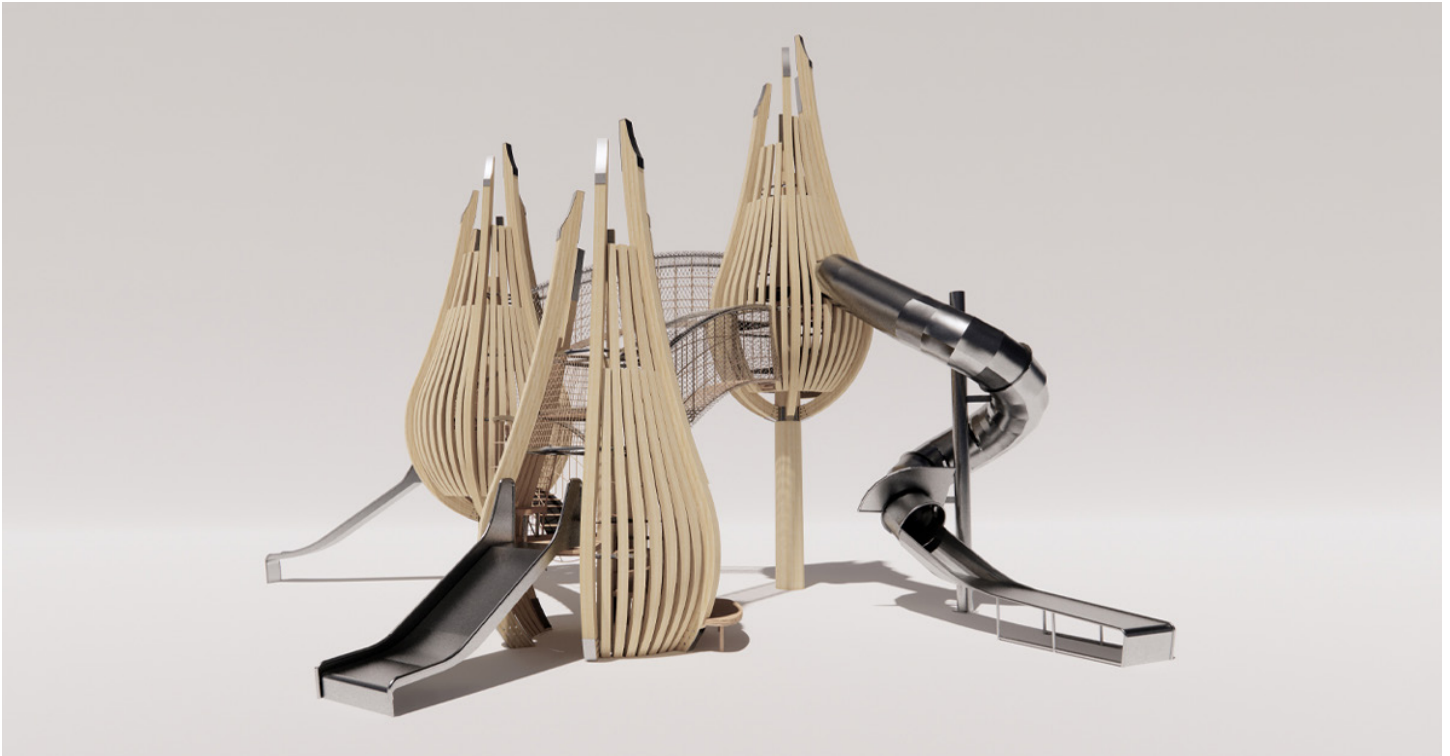

# FOREST TRIO

Intended user age: 5-12

## PRODUCT INFORMATION

ASTM F1487

The Forest Trio is the trifecta of Forest Tower play. The beauty of the Forest Trio is that it engages children of all ages, abilities and risk-tolerance levels. The most adventurous will love the thrill of getting through the challenging flexform sling seats inside the tall tower.

Maximum height: 32'-8"  
Fall height: 9'-9"  
Area of Safety Surfacing: 1669 ft<sup>2</sup>

The highest designated play surface and space required are according to ASTM F1487. A buffer is included in the fall zone to account for fabrication and material variations.