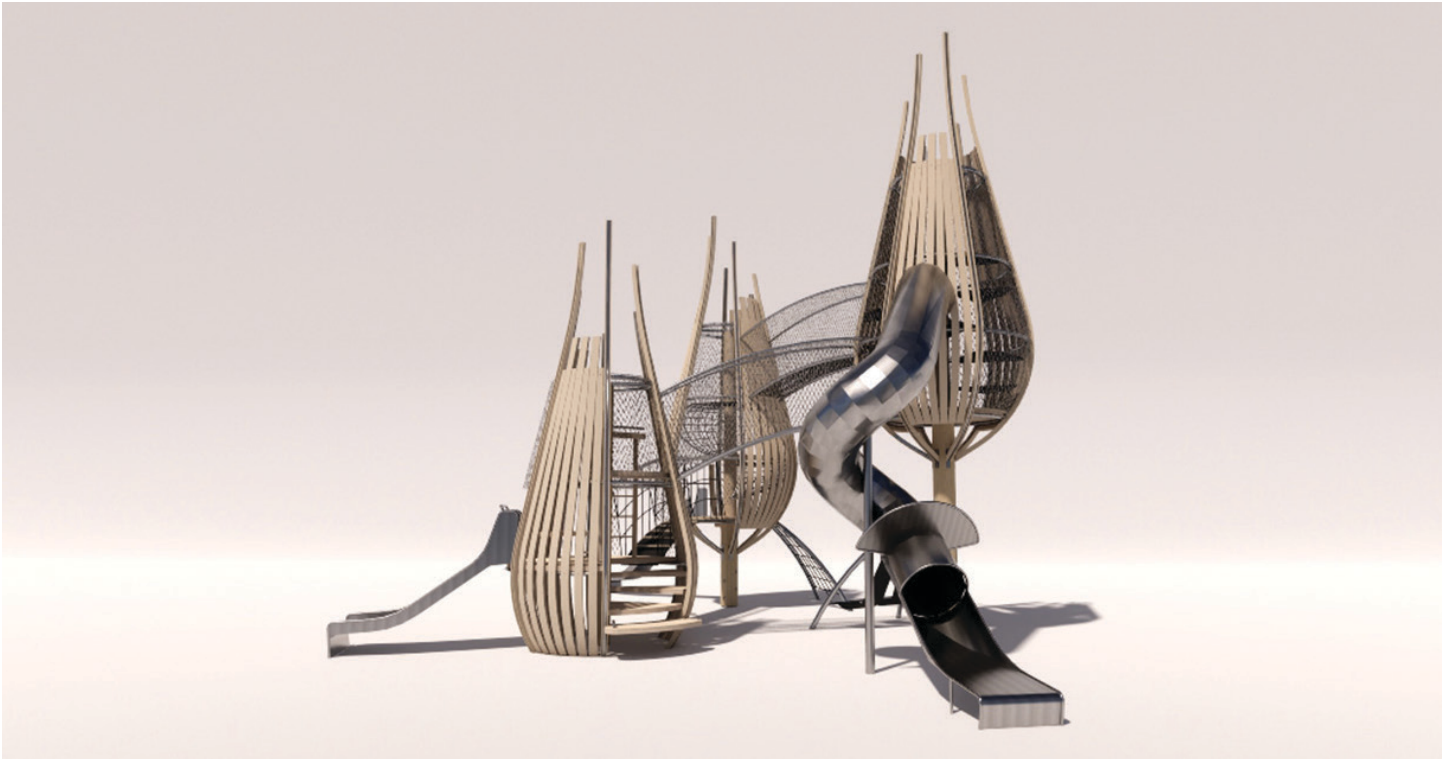

FOREST TRIO

Intended user age: 5-12

PRODUCT INFORMATION

ASTM F1487

The Forest Trio is the trifecta of Forest Tower play. The beauty of the Forest Trio is that it engages children of all ages, abilities and risk-tolerance levels. The most adventurous will love the thrill of getting through the challenging flexform sling seats inside the tall tower.

Maximum height: 32'
Fall height: 9'-10"
Area of Safety Surfacing: 1680 ft²

The highest designated play surface and space required are according to ASTM F1487. A buffer is included in the fall zone to account for fabrication and material variations.

Resilient safety surfacing is required within the fall zone of equipment.

If you have questions about the equipment or require changes, please contact Earthscape at 1-877-269-2972.