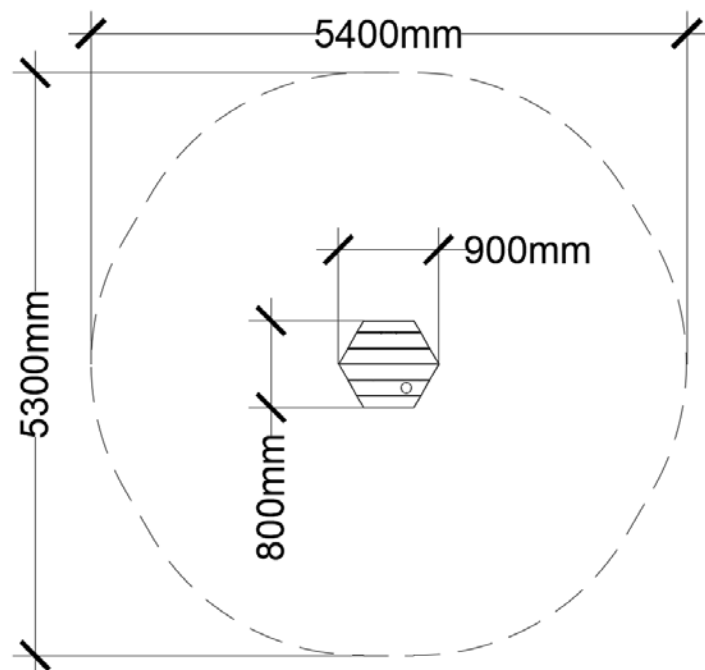

WOBBLE BOARD - HEXY SMALL

Intended user age: 5-12

PRODUCT INFORMATION

CSA Z614

The small Hexy Wobble Board is a versatile take on rocking playground equipment that lets users sit or stand while wobbling, creating motion by their own body movements. The flat balancing surface on the small Hexy Wobble Board for kinetic play is hexagon-shaped and supported by three springs for multidirectional rocking.

Maximum height: 370 mm
Fall height: 370 mm
Area of Safety Surfacing: 22.6 m²

The highest designated play surface and space required are according to CSA Z614. A buffer is included in the fall zone to account for fabrication and material variations.