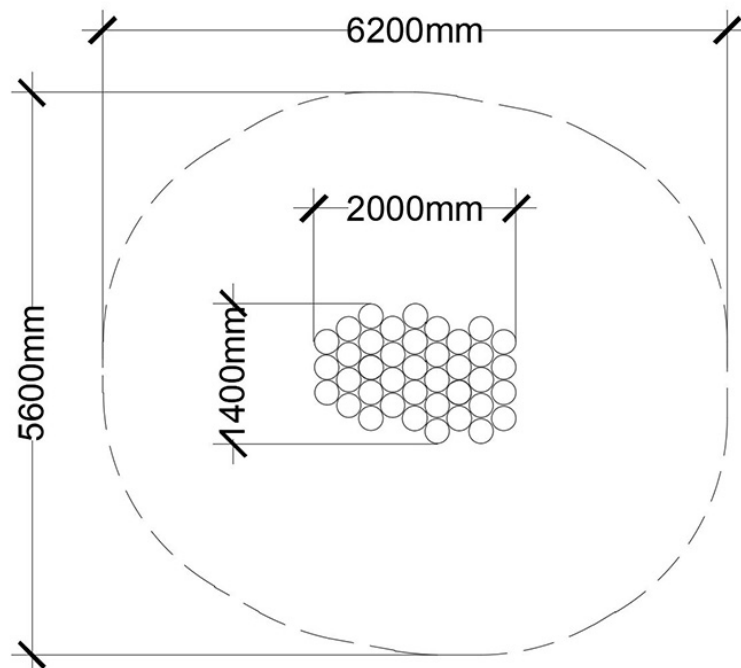

PRODUCT INFORMATION

CSA Z614

Stepper Clusters are incredibly fun and versatile natural playground pieces that offer many types of play. Stepper Cluster S2 is the second smallest configuration with two central posts and a maximum stepper height of 2 feet (600mm). The size of Stepper Cluster S2 is perfect for young children as they explore new terrain.

Maximum height: 2.4 m
 Maximum fall height: 600 mm
 Area of Safety Surfacing: 29.0 m²

The highest designated play surface and space required are according to CSA Z614. A buffer is included in the fall zone to account for fabrication and material variations.