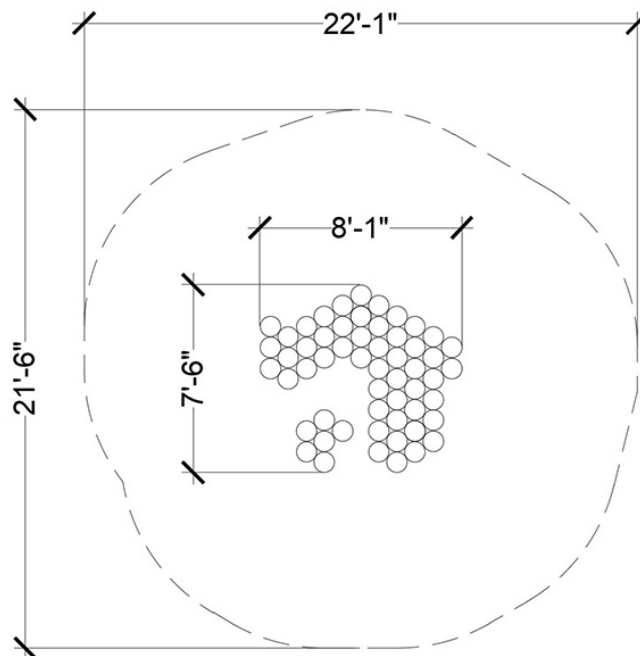

STEPPER CLUSTER M4

Intended user age: 2-5

PRODUCT INFORMATION

ASTM F1487

Stepper Clusters are incredibly fun and versatile natural playground pieces that offer many types of play. Stepper Cluster M4 is a mid-sized Stepper Cluster configuration. It has four central posts and while the steppers around the perimeter of the structure have a maximum height of 1.5 feet, the centre steppers go up to 2 feet (600mm).

Maximum height: 9'-0"
Maximum fall height: 2'-0"
Area of Safety Surfacing: 376 ft²

The highest designated play surface and space required are according to ASTM F1487. A buffer is included in the fall zone to account for fabrication and material variations.