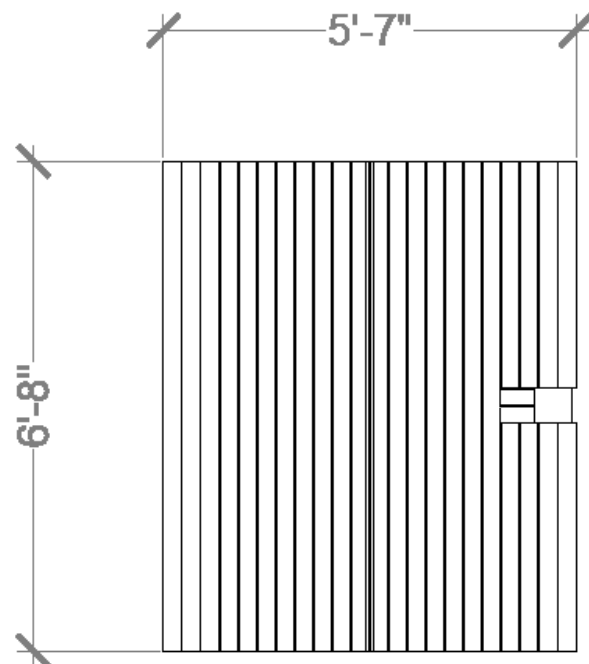

ALPINE PLAY HUT

Intended user age: 2-5

PRODUCT INFORMATION

ASTM F1487

The tall peaked roof of the Alpine Hut is a clean and modern design that could fit into a range of playground themes and styles. A-Frame in style, the small house is finished with a chimney. It is fully enclosed on one side but open at the bottom on two sides providing visibility for caregivers but giving children a sense of privacy.

Maximum height: 6'-8"

Fall height: N/A

Area of Safety Surfacing: N/A

The highest designated play surface and space required are according to ASTM F1487.

Resilient safety surfacing is required within the fall zone of equipment.