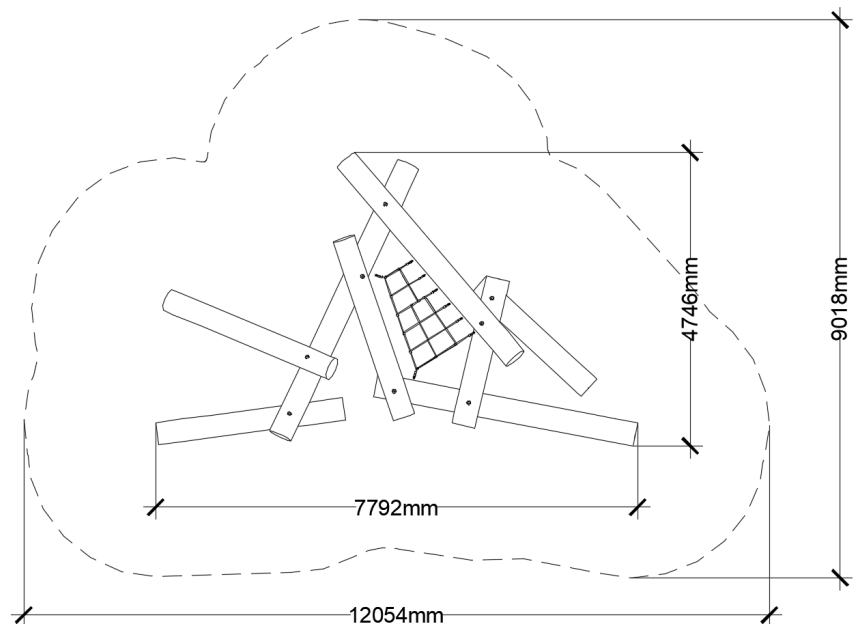

## PRODUCT INFORMATION

CSA Z614

The Log Pile 8.2 takes log climbing to the next level with eight large-diameter logs and one climbing net. This log climber is perfect for a natural playground with two distinct experiences. With tons of space to explore and navigate, this log climber is big on play value.

Maximum height: 1.37 m  
 Fall height: 1.37 m  
 Area of Safety Surfacing: 82.7 m<sup>2</sup>  
 User Capacity: 27

The highest designated play surface and space required are according to CSA Z614. A buffer is included in the fall zone to account for fabrication and material variations.