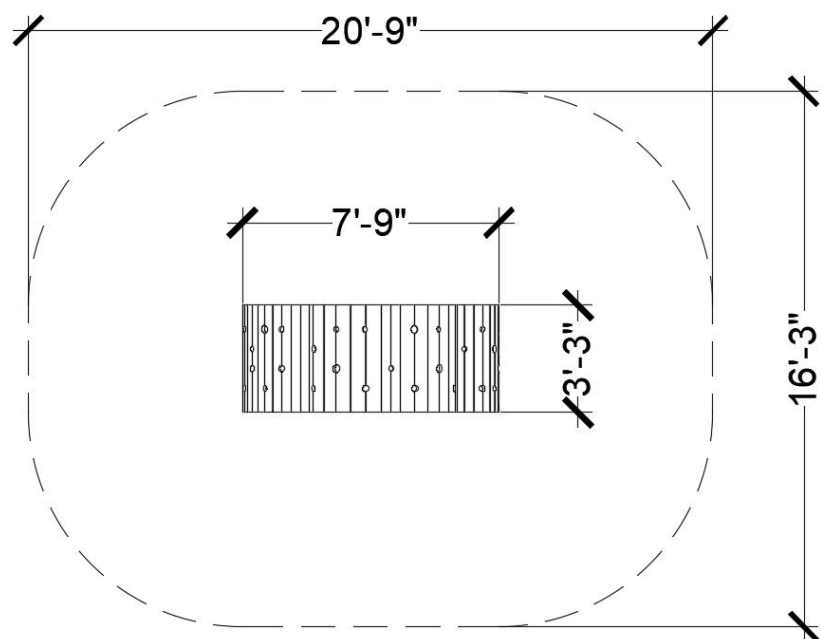

JUNIOR FORM - CLOUD SMALL

Intended user age: 2-5

PRODUCT INFORMATION

ASTM F1487

The small Cloud is perfect for climbing, lounging or hiding. Circular cutouts that range from 2.5" to 3.5" are just the right size for fingers, hands and toes. The circular cutouts can catch the sunlight beams of different sizes as light and shadow playfully dot the ground. They are perfect for active and social play and add whimsy and art to a playscape or a public space.

Maximum height: 4'2"
Fall height: 4'2"
Area of Safety Surfacing: 301 ft²
User Capacity: 6

The highest designated play surface and space required are according to ASTM F1487. A buffer is included in the fall zone to account for fabrication and material variations.