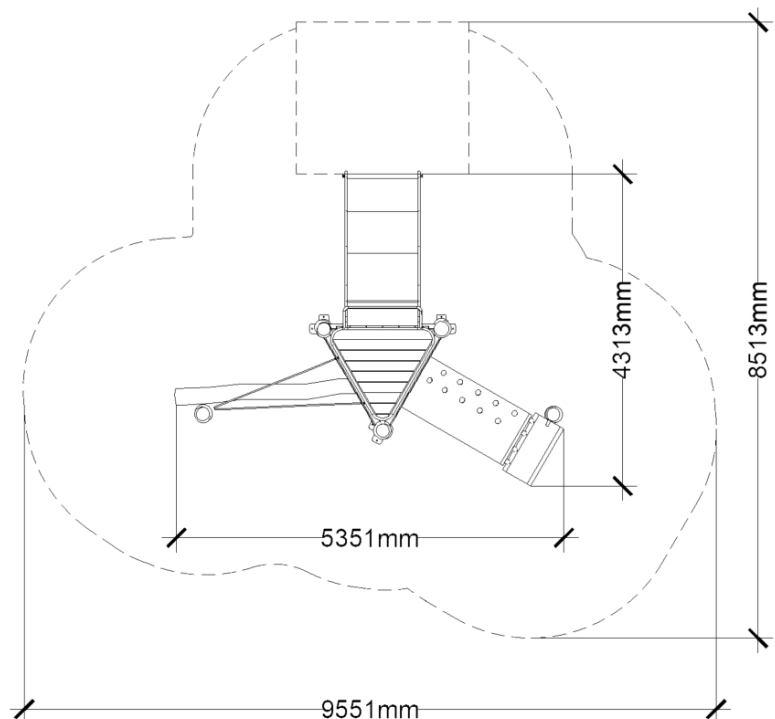

SLIDE PLATFORM 900

Intended user age: 18m-5y

PRODUCT INFORMATION

CSA Z614

The Slide Platform 900 is a great way to incorporate a slide into your junior adventure playground area. Children can play alone or with others; the platform is large enough to hold several children who may imagine themselves on the bow of a ship or perched in a treehouse!

* STAINLESS STEEL CONFIGURATION SHOWN, PLASTIC SLIDE AVAILABLE.

Maximum height: 4.6 m
Maximum fall height: 1.7 m
Area of Safety Surfacing: 57.1 m²

The highest designated play surface and space required are according to CSA Z614. A buffer is included in the fall zone to account for fabrication and material variations.