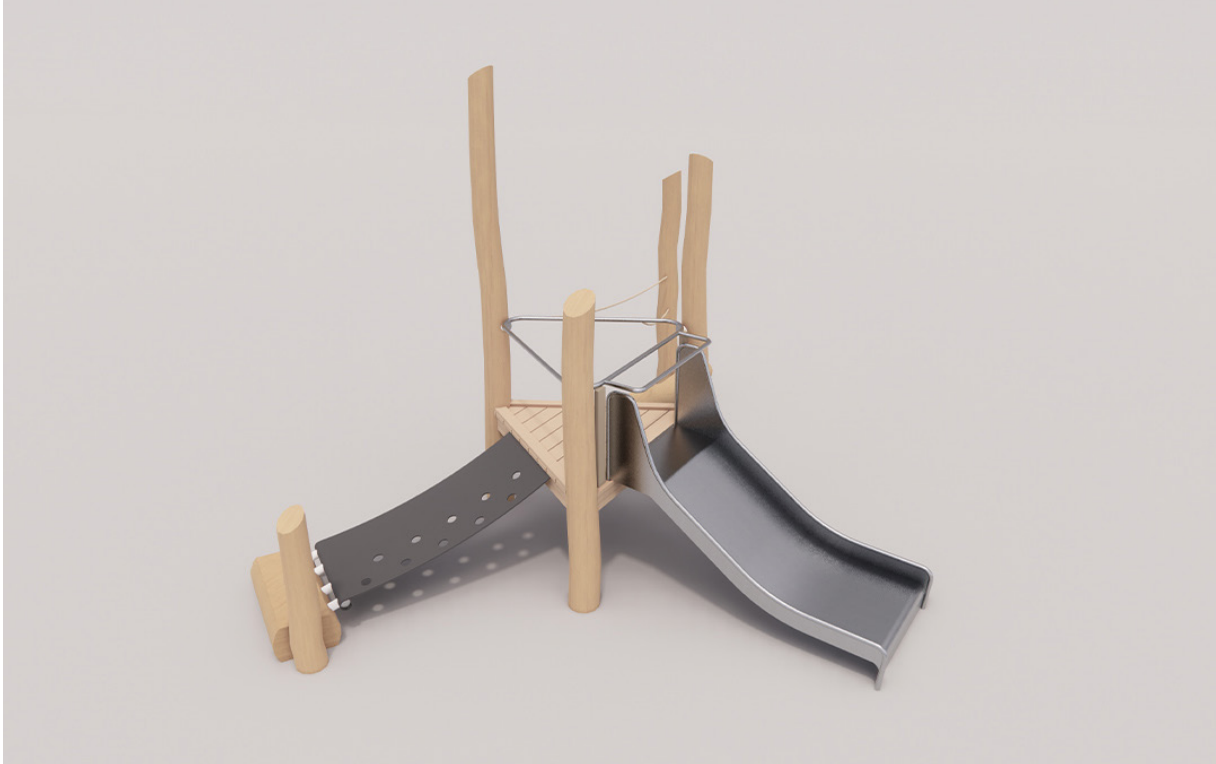

SLIDE PLATFORM 900

Intended user age: 18m-5y

PRODUCT INFORMATION

CSA Z614

The Slide Platform 900 is a great way to incorporate a slide into your junior adventure playground area. The Slide Platform is a beautiful, accessible complement to other natural wood playground structures. Children can play alone or with others; the platform is large enough to hold several children who may imagine themselves on the bow of a ship or perched in a treehouse!

* STAINLESS STEEL CONFIGURATION SHOWN, PLASTIC SLIDE AVAILABLE.

Maximum height: 4.3 m
Maximum fall height: 1.7 m
Area of Safety Surfacing: 57.1 m²

The highest designated play surface and space required are according to CSA Z614. A buffer is included in the fall zone to account for fabrication and material variations.

Resilient safety surfacing is required within the fall zone of equipment.

If you have questions about the equipment or require changes, please contact Earthscape at 1-877-269-2972.