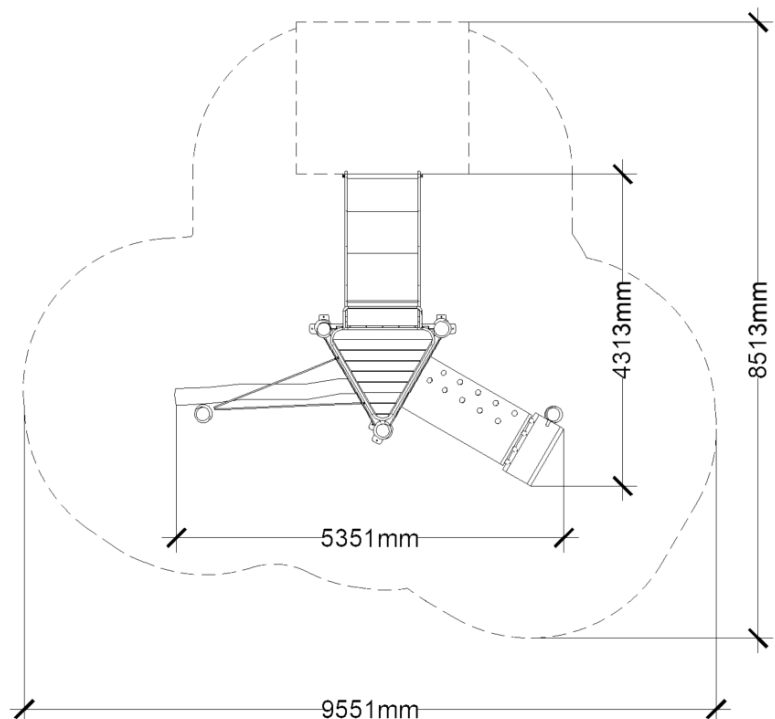

SLIDE PLATFORM 900

Intended user age: 18m-5y

PRODUCT INFORMATION

CSA Z614

The Slide Platform 900 is a great way to incorporate a slide into your junior adventure playground area. The Slide Platform is a beautiful, accessible complement to other natural wood playground structures. Children can play alone or with others; the platform is large enough to hold several children who may imagine themselves on the bow of a ship or perched in a treehouse!

* STAINLESS STEEL CONFIGURATION SHOWN, PLASTIC SLIDE AVAILABLE.

Maximum height: 4.3 m
Maximum fall height: 1.7 m
Area of Safety Surfacing: 57.1 m²

The highest designated play surface and space required are according to CSA Z614. A buffer is included in the fall zone to account for fabrication and material variations.