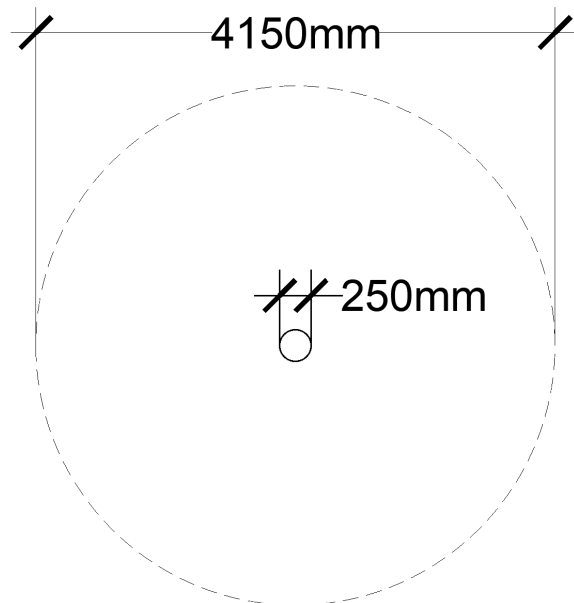

PRODUCT INFORMATION

CSA Z614

Log Steppers are so simple, yet have so much play value. They are available in four different heights, 150mm, 300mm, 450mm, and 600mm. Children, teens and adults of all ages enjoy hopping between Log Steppers. They are a perfect and easy way to functionally link different natural playground elements. Log Steppers can be used individually or in groups.

Maximum height: 600 mm
Maximum stepper (fall) height: 600 mm
Minimum stepper height: 150 mm
Area of Safety Surfacing: 13.5 m²

The highest designated play surface and space required are according to CSA Z614. A buffer is included in the fall zone to account for fabrication and material variations.