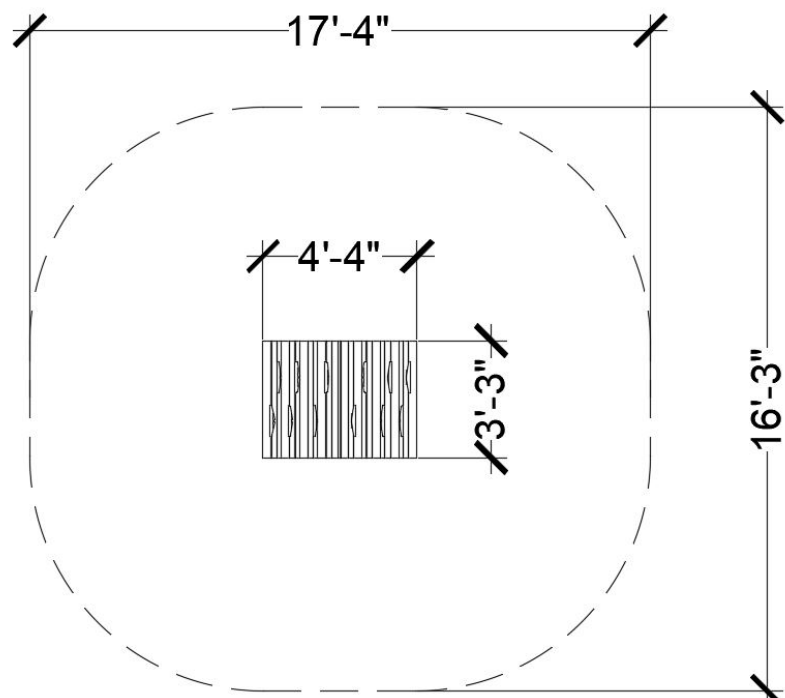

JUNIOR FORM - PINE SMALL

Intended user age: 4+

PRODUCT INFORMATION

ASTM F1487

The smaller Pine form has a single peak and a small interior to encourage climbing and reflection! The small Pine forms have cut-outs for hands and feet that simultaneously create light and shadow play on the inside. Children can suspend themselves on the inside and meet and gather to plan their next playground game.

Maximum height: 4'6"
Fall height: 4'6"
Area of Safety Surfacing: 245 ft²
User Capacity: 4

The highest designated play surface and space required are according to ASTM F1487. A buffer is included in the fall zone to account for fabrication and material variations.