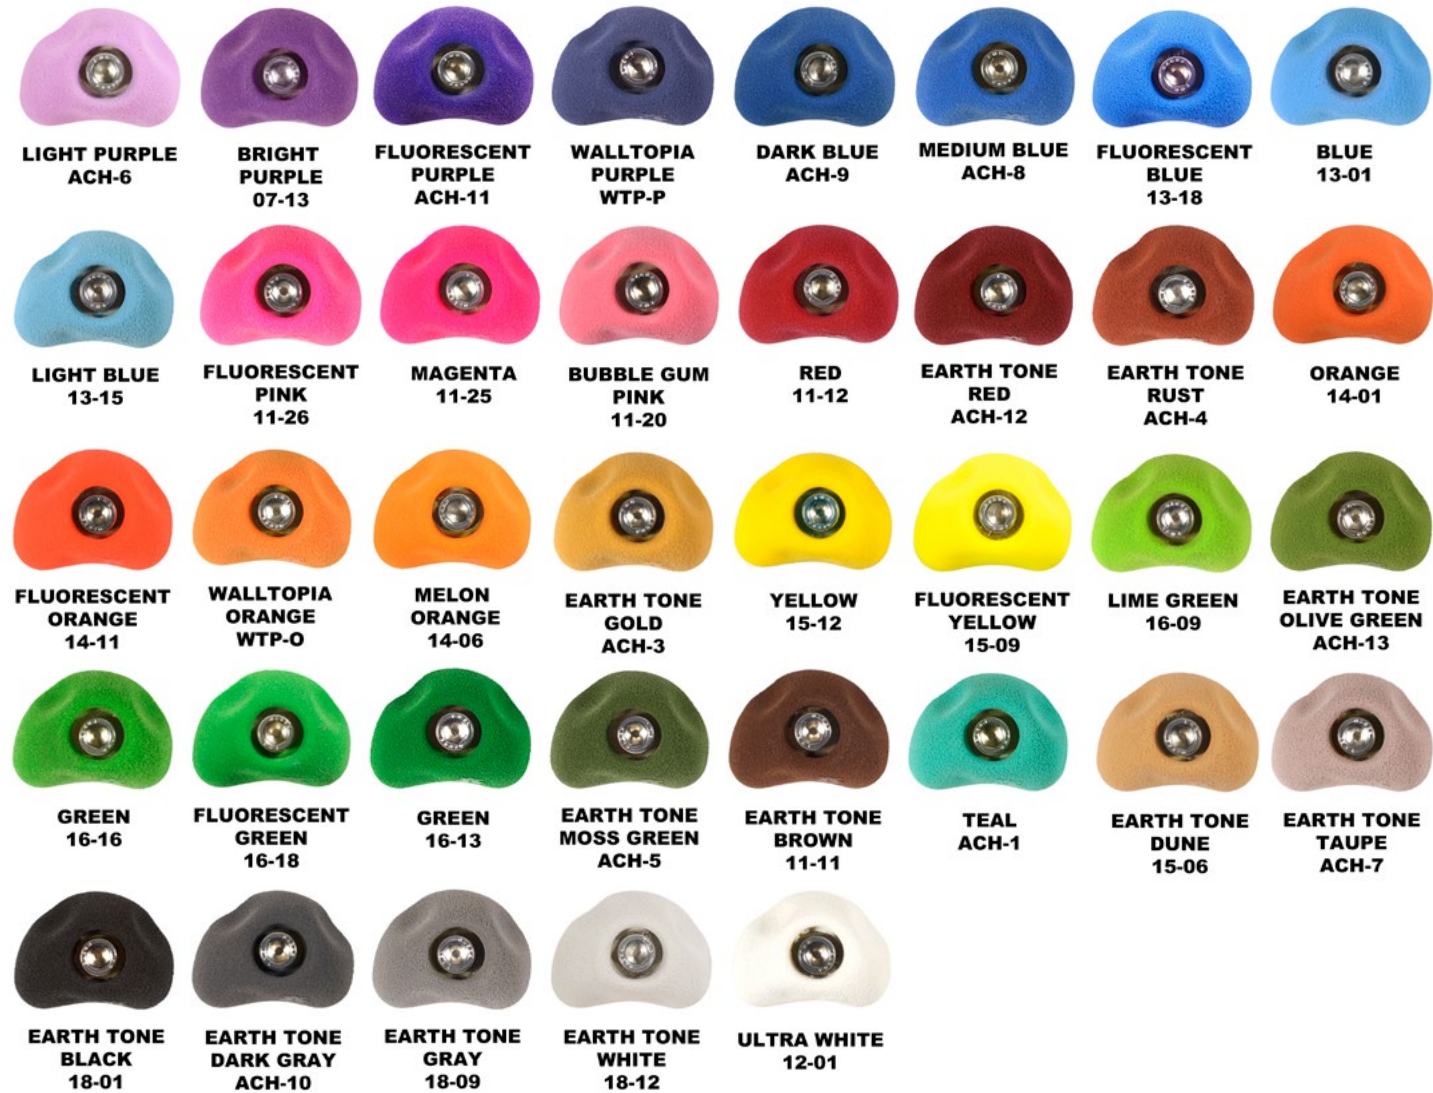

BLUE

LIGHT BLUE

PURPLE

BEIGE

GREY

The colours here are representations only. Actual colours may vary. If you have questions about colour options, or have specific requirements, please contact Earthscape at 1-877-269-2972.

CLIMBING HOLDS

AVAILABLE STYLES

The colours here are representations only. Actual colours may vary. If you have questions about colour options, or have specific requirements, please contact Earthscape at 1-877-269-2972.

ROPES AND NETS

*Black nets and ropes are standard, other colours are available but may result in a longer lead time.

ALUMINUM CONNECTORS

The colours here are representations only. Actual colours may vary. If you have questions about colour options, or have specific requirements, please contact Earthscape at 1-877-269-2972.

The colours here are representations only. Actual colours may vary. If you have questions about colour options, or have specific requirements, please contact Earthscape at 1-877-269-2972.

SHADE SAILS

				
Natural	Desert Sand	Cayenne	Gun Metal	Aquatic Blue