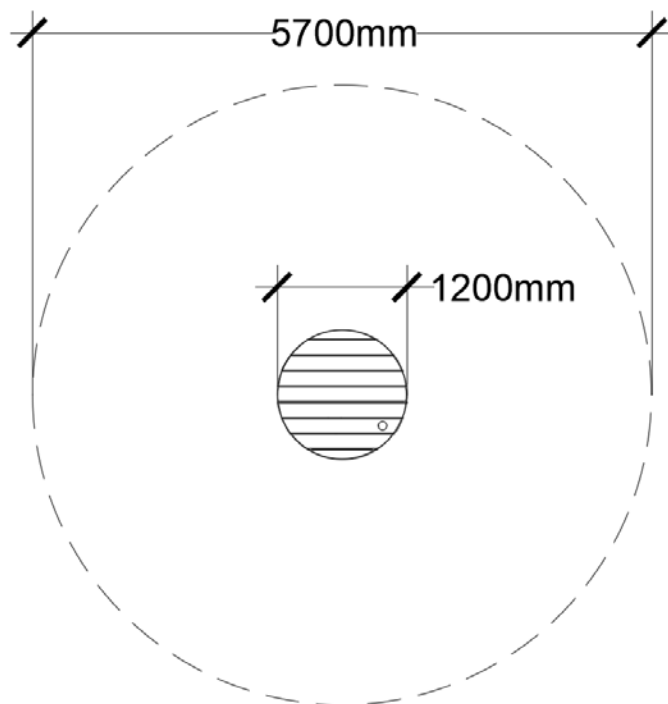

WOBBLE BOARD - ROUND LARGE

Intended user age: 5-12

PRODUCT INFORMATION

CSA Z614

The large Round Wobble Board is a versatile take on rocking playground equipment that lets users sit or stand while wobbling. When used in multiples, the round shape of this playground product may appear as bubbles floating across the playground. The flat balancing surface for kinetic play is supported by three springs for multidirectional rocking.

Maximum height: 370 mm
Fall height: 370 mm
Area of Safety Surfacing: 25.3 m²

The highest designated play surface and space required are according to CSA Z614. A buffer is included in the fall zone to account for fabrication and material variations.