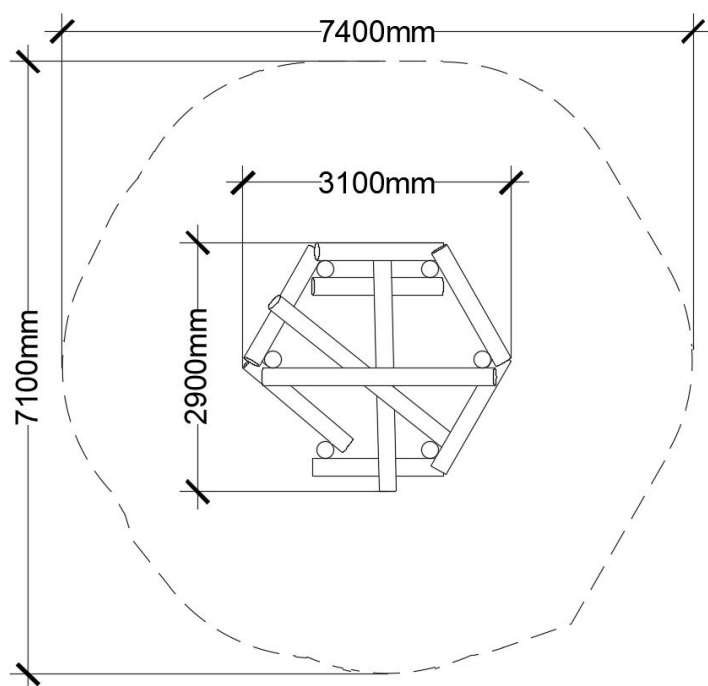

PRODUCT INFORMATION

CSA Z614

Circular in design, the S6 Log Jam climber is very compact, allowing the user to climb around higher and higher! For older children and teens, the top beams are a fun spot to hangout and socialize with a birds eye view of the surrounding space. The S6 can be sited on its own or combined with other playground structures.

Maximum height: 5.5 m
Fall height: 2.1 m
Area of Safety Surfacing: 40.2 m²

The highest designated play surface and space required are according to CSA Z614. A buffer is included in the fall zone to account for fabrication and material variations.