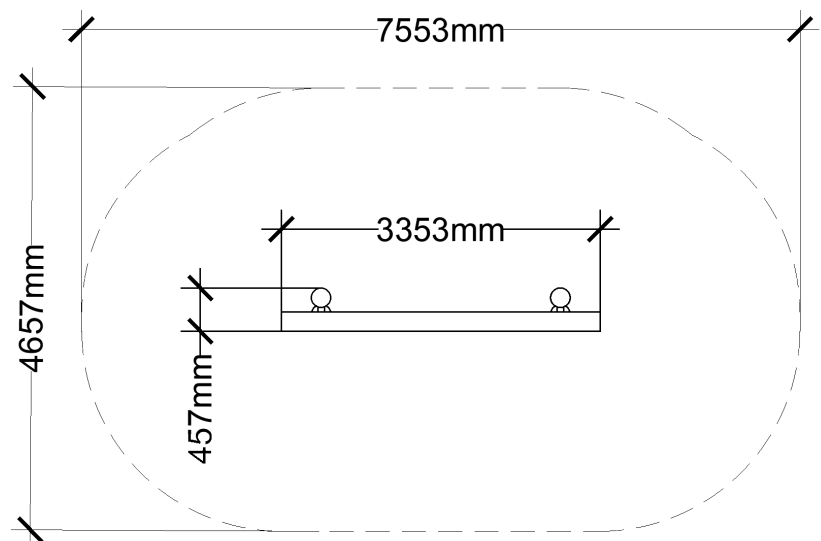

Maximum height: 3 m
 Fall height: 2.8 m
 Area of Safety Surfacing: 30.5 m²

The highest designated play surface and space required are according to CSA Z614. A buffer is included in the fall zone to account for fabrication and material variations.