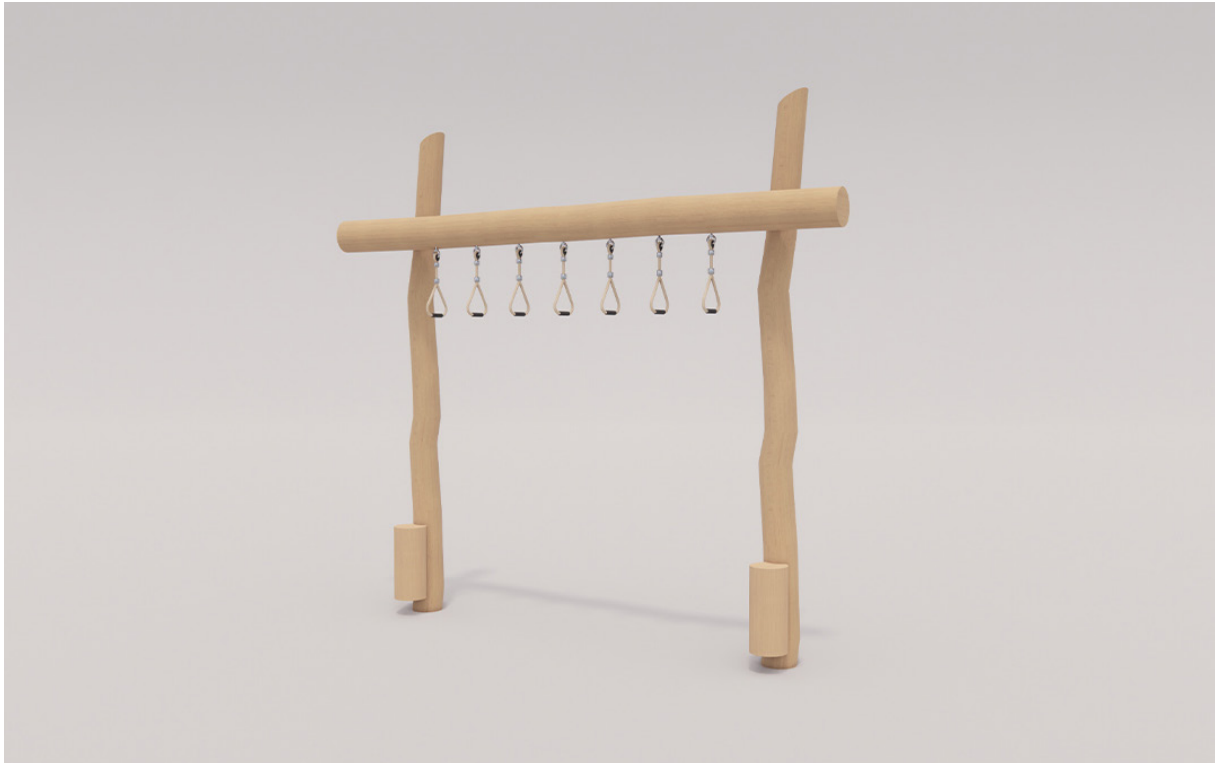

PRODUCT INFORMATION

CSA Z614

Swing like a chimpanzee! Traverse Rings are a long-time playground favourite. Much like monkey bars, the Traverse Rings develop upper body strength but the movement of the Traverse Rings add challenge as children swing from grip to grip. Traverse Rings can be a part of a larger adventure playground circuit.

Maximum height: 3 m
 Fall height: 2.8 m
 Area of Safety Surfacing: 30.5 m²

The highest designated play surface and space required are according to CSA Z614. A buffer is included in the fall zone to account for fabrication and material variations.

Resilient safety surfacing is required within the fall zone of equipment.

If you have questions about the equipment or require changes, please contact Earthscape at 1-877-269-2972.