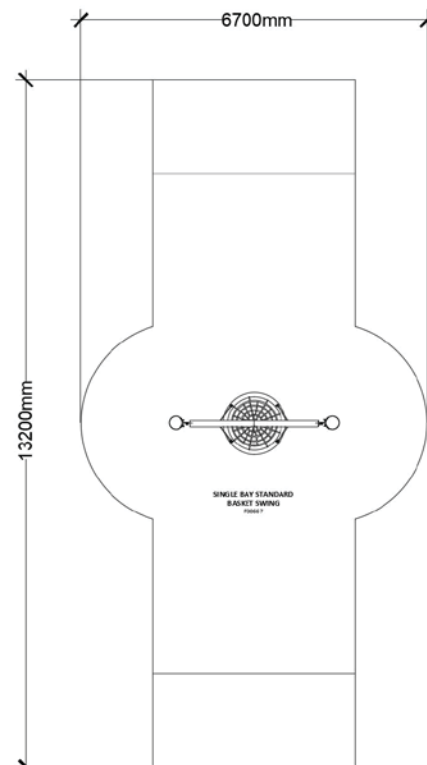

SINGLE BAY BASKET SWING

Intended user age: 18m -12y

PRODUCT INFORMATION

CSA Z614

A Basket Swing makes the swinging experience that much more social as multiple children can sit or perch together for a thrilling ride. This basket swing has a net bottom and is a familiar and popular piece of playground equipment.

Maximum height: 3.7 m
Fall height: 2.7 m
Area of Safety Surfacing: 45 m²

The highest designated play surface and space required are according to CSA Z614. A buffer is included in the fall zone to account for fabrication and material variations.