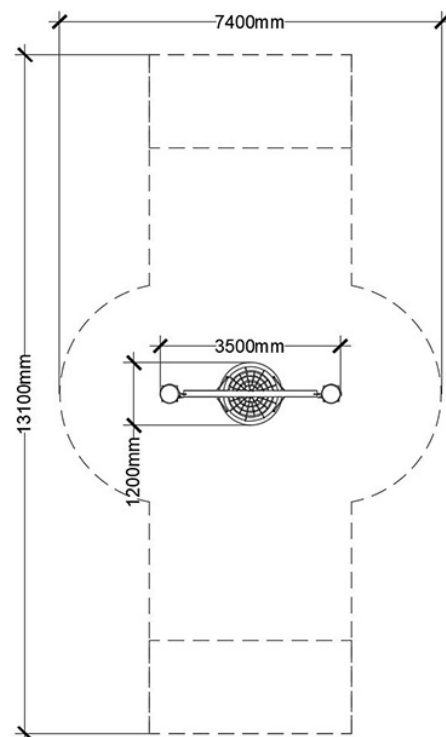

SINGLE BAY BASKET SWING

Intended user age: 18m -12y

PRODUCT INFORMATION

CSA Z614

A Basket Swing makes the swinging experience that much more social as multiple children can sit or perch together for a thrilling ride. This basket swing has a net bottom and is a familiar and popular piece of playground equipment.

Maximum height: 3.7 m
Fall height: 2.7 m
Area of Safety Surfacing: 48 m²

The highest designated play surface and space required are according to CSA Z614. A buffer is included in the fall zone to account for fabrication and material variations.