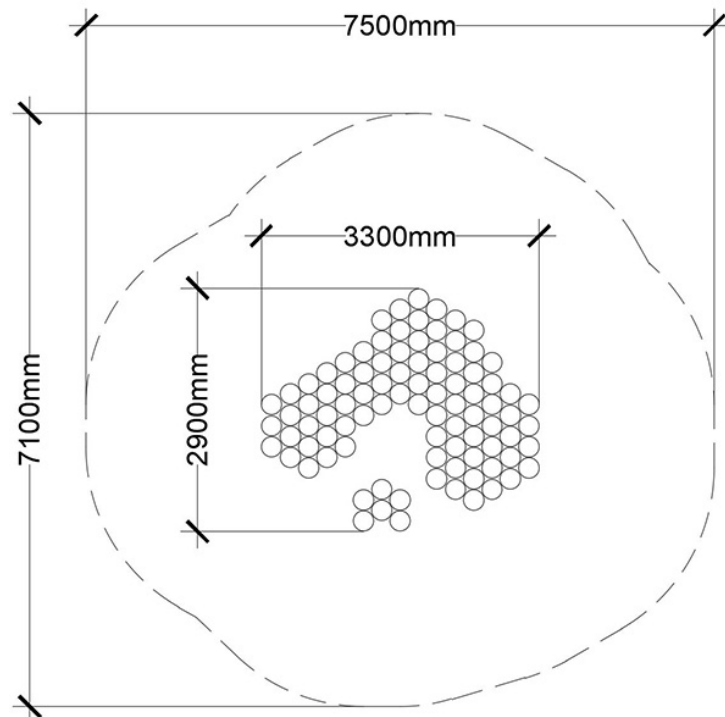

## PRODUCT INFORMATION

CSA Z614

Stepper Clusters are incredibly fun and versatile natural playground pieces that offer many types of play. They are appealing to children of different ages and abilities and are configured to fit different footprints. It has five central posts and a maximum climbing height of 4 feet (1200mm).

Maximum height: 2.7 m  
 Maximum fall height: 1.2 m  
 Area of Safety Surfacing: 41.4 m<sup>2</sup>

The highest designated play surface and space required are according to CSA Z614. A buffer is included in the fall zone to account for fabrication and material variations.