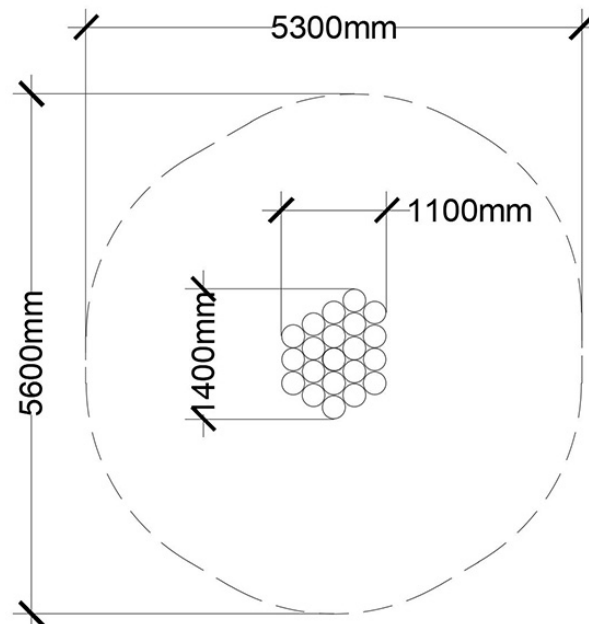

PRODUCT INFORMATION

CSA Z614

Stepper Clusters are incredibly fun and versatile natural playground pieces that offer many types of play. Stepper Cluster S1 is the smallest configuration and the perfect height for younger children to climb and explore. It features one central post and a maximum stepper height of 2 feet (600mm).

Maximum height: 2.1 m
 Maximum fall height: 600 mm
 Area of Safety Surfacing: 24.1 m²

The highest designated play surface and space required are according to CSA Z614. A buffer is included in the fall zone to account for fabrication and material variations.