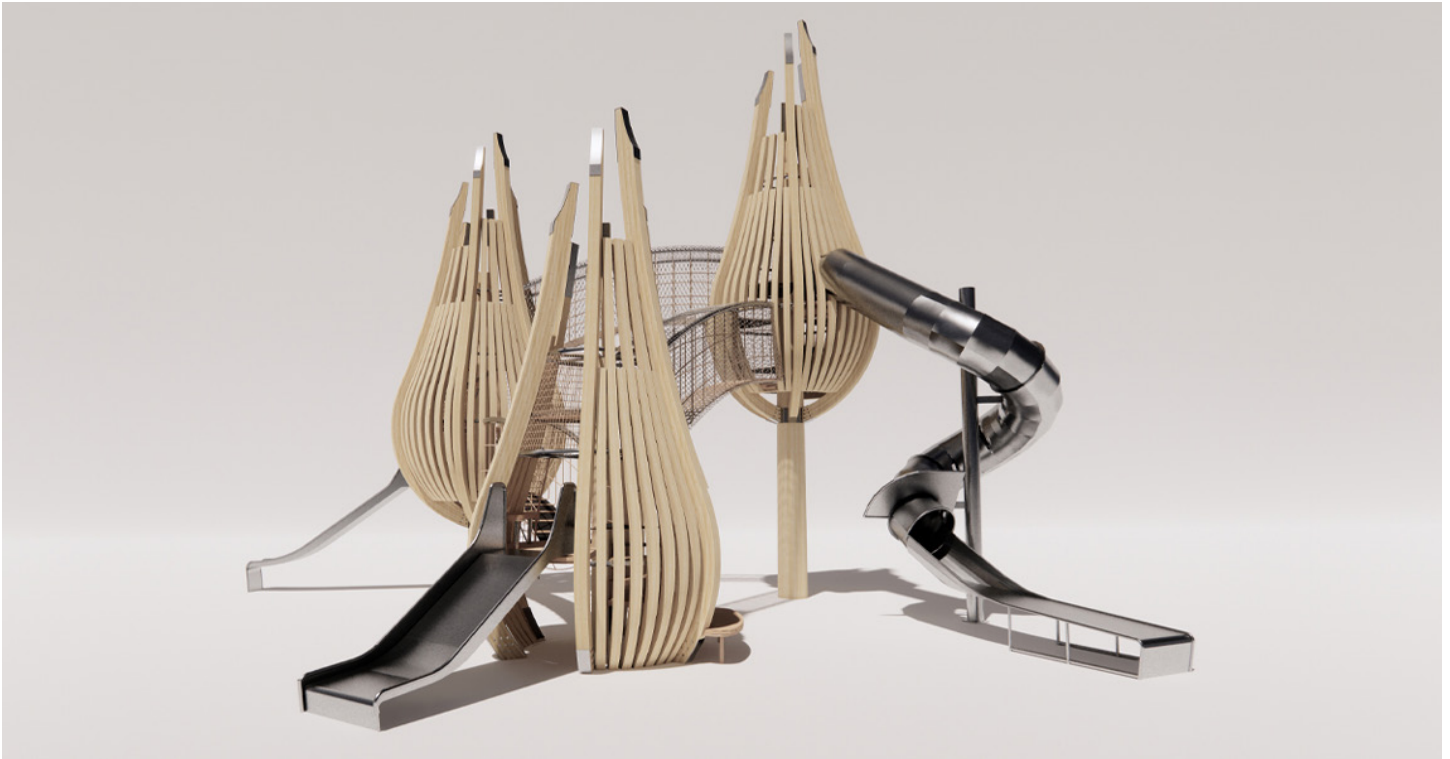

## PRODUCT INFORMATION

CSA Z614

The Forest Trio is the trifecta of Forest Tower play. The beauty of the Forest Trio is that it engages children of all ages, abilities and risk-tolerance levels. The most adventurous will love the thrill of getting through the challenging flexform sling seats inside the tall tower.

Maximum height: 10 m  
 Fall height: 3 m  
 Area of Safety Surfacing: 153.3 m<sup>2</sup>

The highest designated play surface and space required are according to CSA Z614. A buffer is included in the fall zone to account for fabrication and material variations.