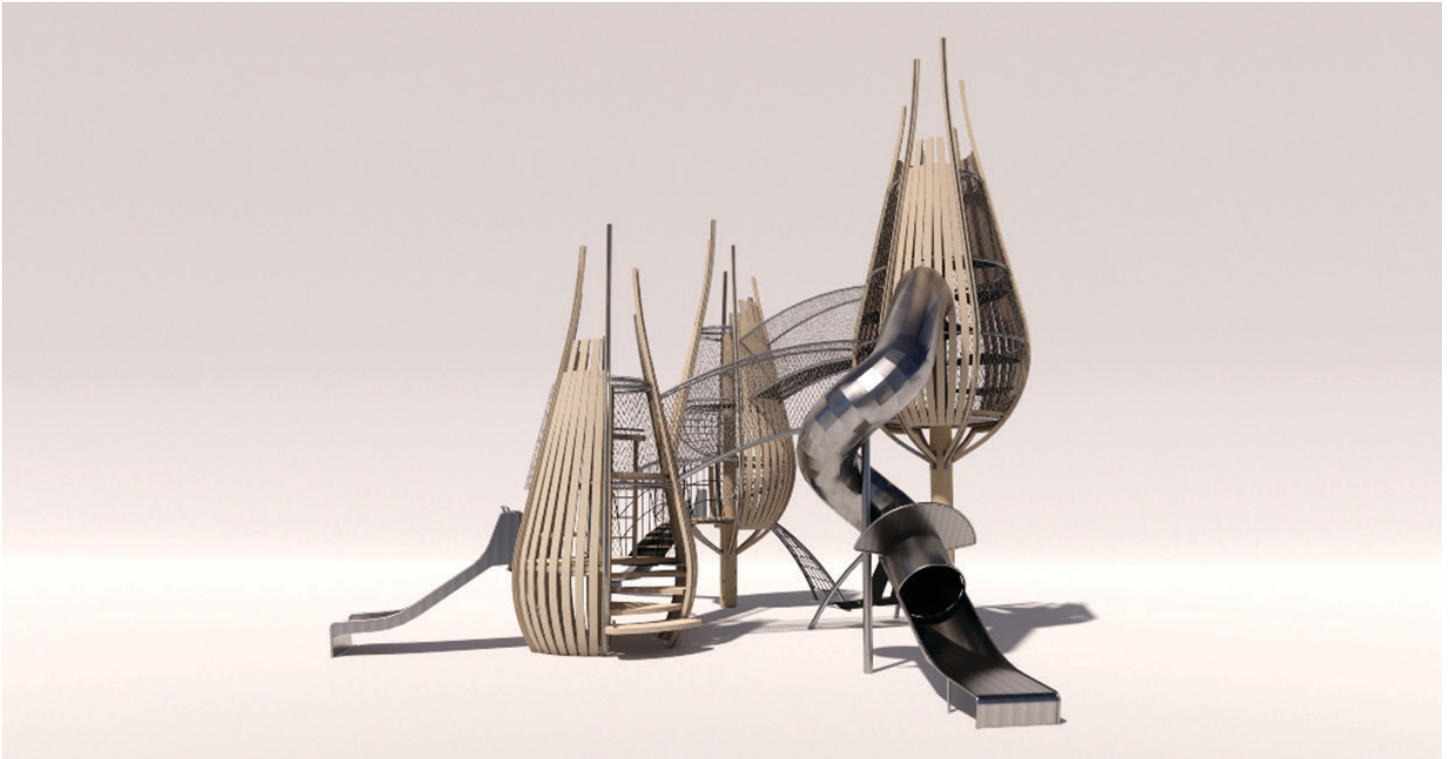

PRODUCT INFORMATION

CSA Z614

The Forest Trio is the trifecta of Forest Tower play. The beauty of the Forest Trio is that it engages children of all ages, abilities and risk-tolerance levels. The most adventurous will love the thrill of getting through the challenging flexform sling seats inside the tall tower.

Maximum height: 9.8 m
Fall height: 3 m
Area of Safety Surfacing: 156.2 m²

The highest designated play surface and space required are according to CSA Z614. A buffer is included in the fall zone to account for fabrication and material variations.

Resilient safety surfacing is required within the fall zone of equipment.

If you have questions about the equipment or require changes, please contact Earthscape at 1-877-269-2972.