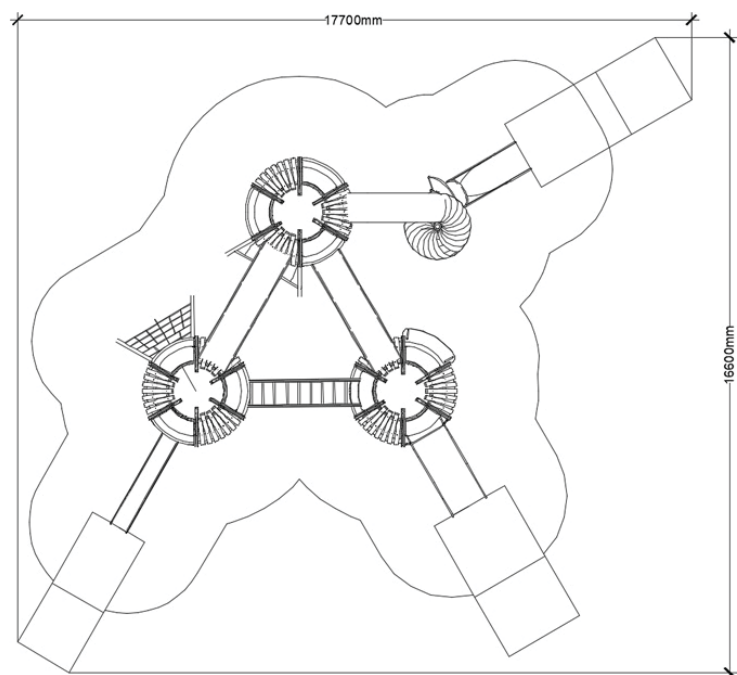

PRODUCT INFORMATION

CSA Z614

The Forest Trio is the trifecta of Forest Tower play. The beauty of the Forest Trio is that it engages children of all ages, abilities and risk-tolerance levels. The most adventurous will love the thrill of getting through the challenging flexform sling seats inside the tall tower.

Maximum height: 9.8 m
Fall height: 3 m
Area of Safety Surfacing: 156.2 m²

The highest designated play surface and space required are according to CSA Z614. A buffer is included in the fall zone to account for fabrication and material variations.