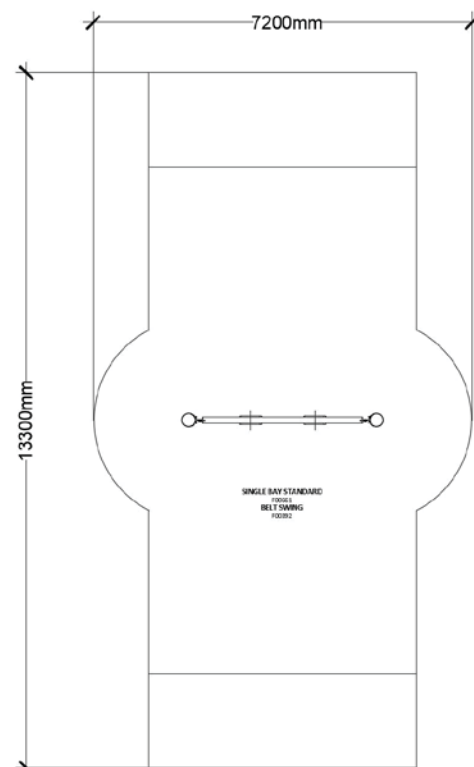

SINGLE BAY BELT SWING

Intended user age: 5-12

PRODUCT INFORMATION

CSA Z614

This two-belt log framed swing set is the perfect playground product for any natural playground. Alaskan Yellow Cedar logs anchor the belt swing set while a stainless steel rod with an adjustable brace is mounted for the swings.

Maximum height: 3.7 m
Fall height: 2.7 m
Area of Safety Surfacing: 55.0 m²

The highest designated play surface and space required are according to CSA Z614. A buffer is included in the fall zone to account for fabrication and material variations.