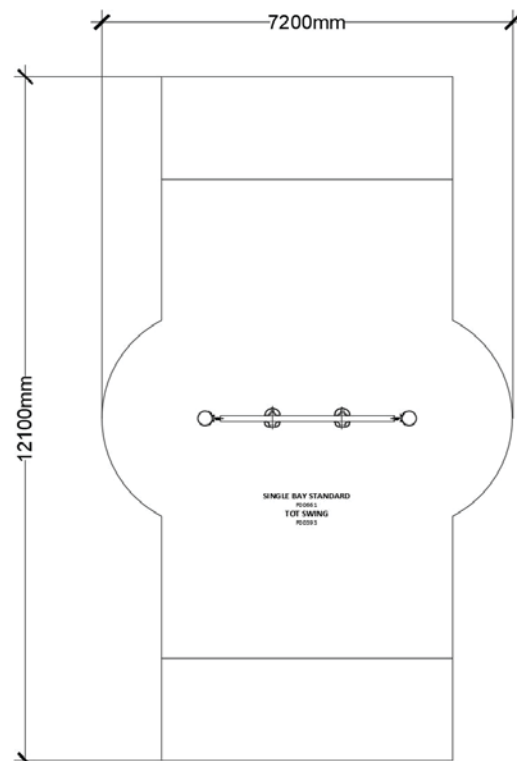

PRODUCT INFORMATION

CSA Z614

Swings are a much loved and chosen favourite for playground projects. Alaskan Yellow Cedar logs anchor the swing set, while a stainless steel rod with an adjustable brace is mounted for the swings. This swing features two tot swings for younger children.

Maximum height: 3.7 m
 Fall height: 2.7 m
 Area of Safety Surfacing: 51 m²

The highest designated play surface and space required are according to CSA Z614. A buffer is included in the fall zone to account for fabrication and material variations.