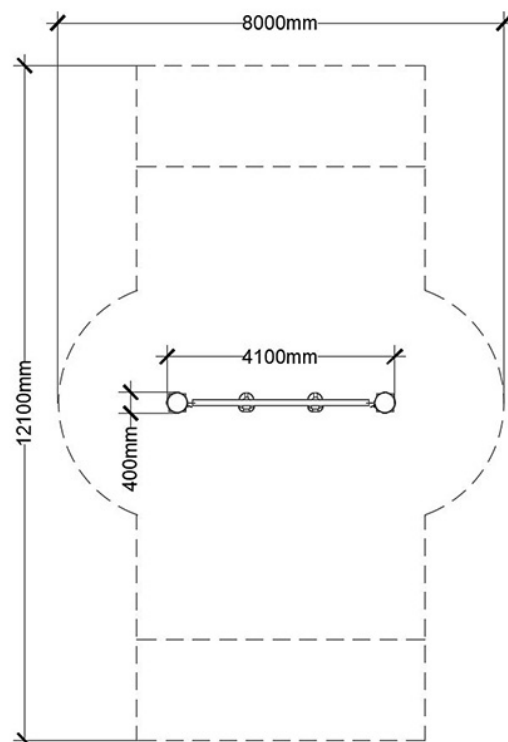

PRODUCT INFORMATION

CSA Z614

Swings are a much loved and chosen favourite for playground projects. Alaskan Yellow Cedar logs anchor the swing set, while a stainless steel rod with an adjustable brace is mounted for the swings. This swing features two tot swings for younger children.

Maximum height: 3.7 m
 Fall height: 2.7 m
 Area of Safety Surfacing: 51.5 m²

The highest designated play surface and space required are according to CSA Z614. A buffer is included in the fall zone to account for fabrication and material variations.