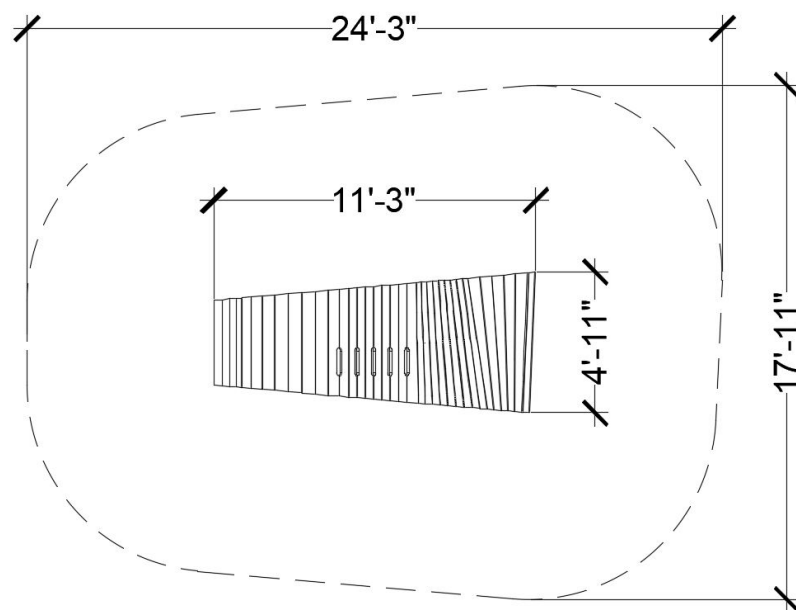

## PRODUCT INFORMATION

ASTM F1487

The Songbird is a whimsical and familiar form. At six feet high, it is so much larger than life, yet inviting and playful as a playground centrepiece. In plan view, the bird's shape tapers from tail to head, and the tail twists adding personality. The Songbird creates beautiful opportunities for social play as well as climbing for the more adventurous thrill seeker.

Maximum height: 5'11"  
Fall height: 5'11"  
Area of Safety Surfacing: 373 ft<sup>2</sup>  
User Capacity: 7

The highest designated play surface and space required are according to ASTM F1487. A buffer is included in the fall zone to account for fabrication and material variations.