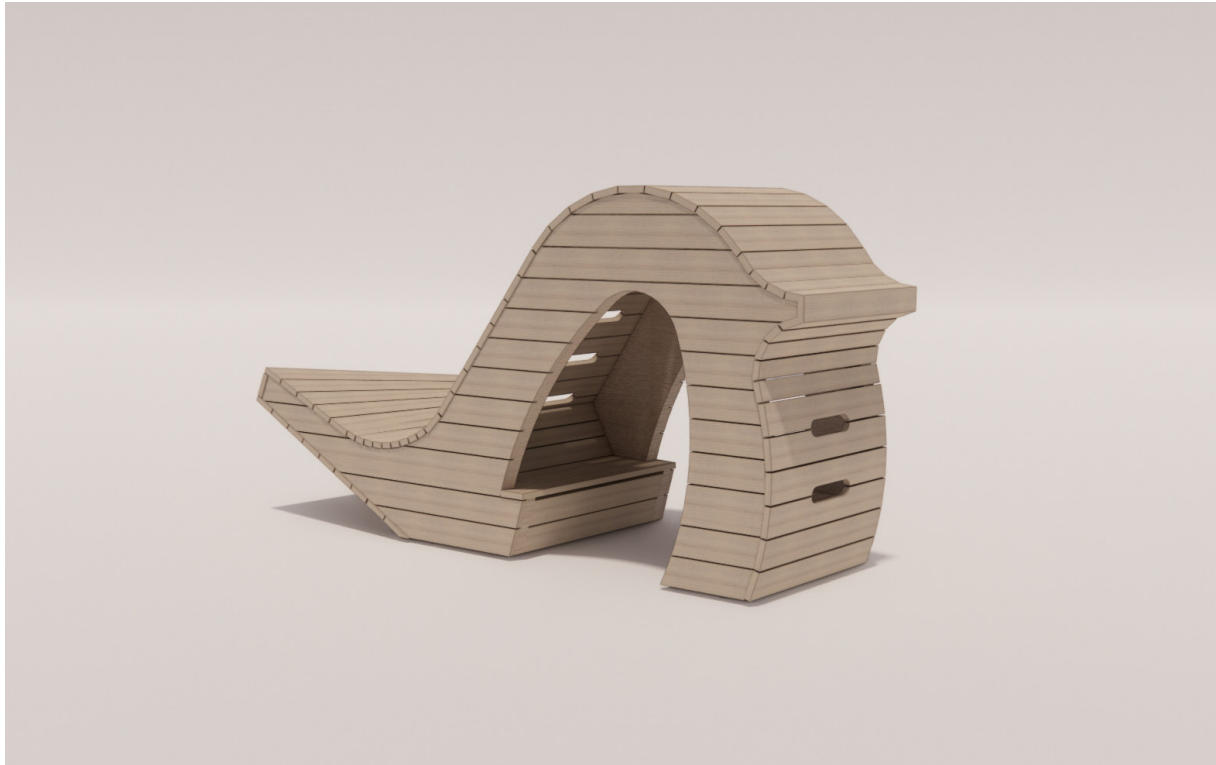

# JUNIOR CRITTER - SONGBIRD

Intended user age: 2-5

## PRODUCT INFORMATION

ASTM F1487

The Songbird is a whimsical and familiar form. At six feet high, it is so much larger than life, yet inviting and playful as a playground centrepiece. In plan view, the bird's shape tapers from tail to head, and the tail twists adding personality. The Songbird creates beautiful opportunities for social play as well as climbing for the more adventurous thrill seeker.

Maximum height: 5'11"  
Fall height: 5'11"  
Area of Safety Surfacing: 373 ft<sup>2</sup>  
User Capacity: 7

The highest designated play surface and space required are according to ASTM F1487. A buffer is included in the fall zone to account for fabrication and material variations.