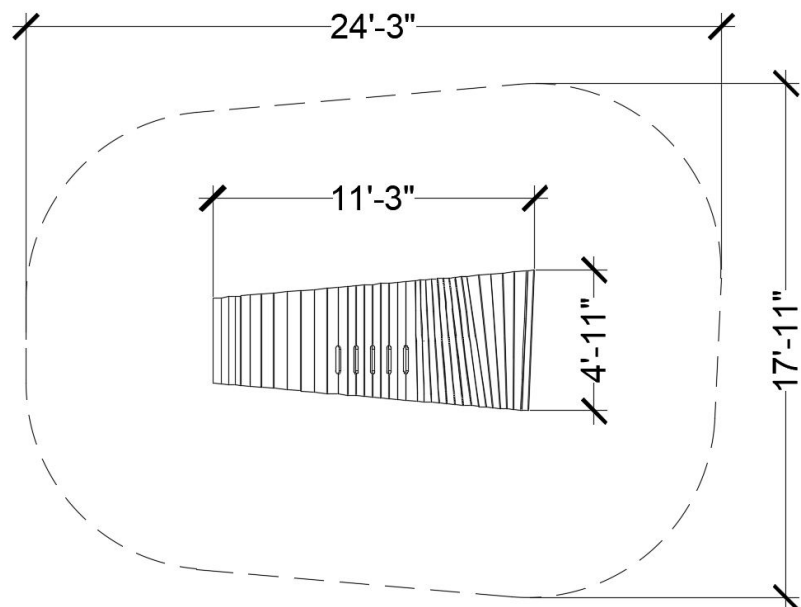

PRODUCT INFORMATION

ASTM F1487

The Songbird is a whimsical and familiar form. At six feet high, it is so much larger than life, yet inviting and playful as a playground centrepiece. In plan view, the bird's shape tapers from tail to head, and the tail twists adding personality. The Songbird creates beautiful opportunities for social play as well as climbing for the more adventurous thrill seeker.

Maximum height: 5'11"
 Fall height: 5'11"
 Area of Safety Surfacing: 373 ft²
 User Capacity: 7

The highest designated play surface and space required are according to ASTM F1487. A buffer is included in the fall zone to account for fabrication and material variations.