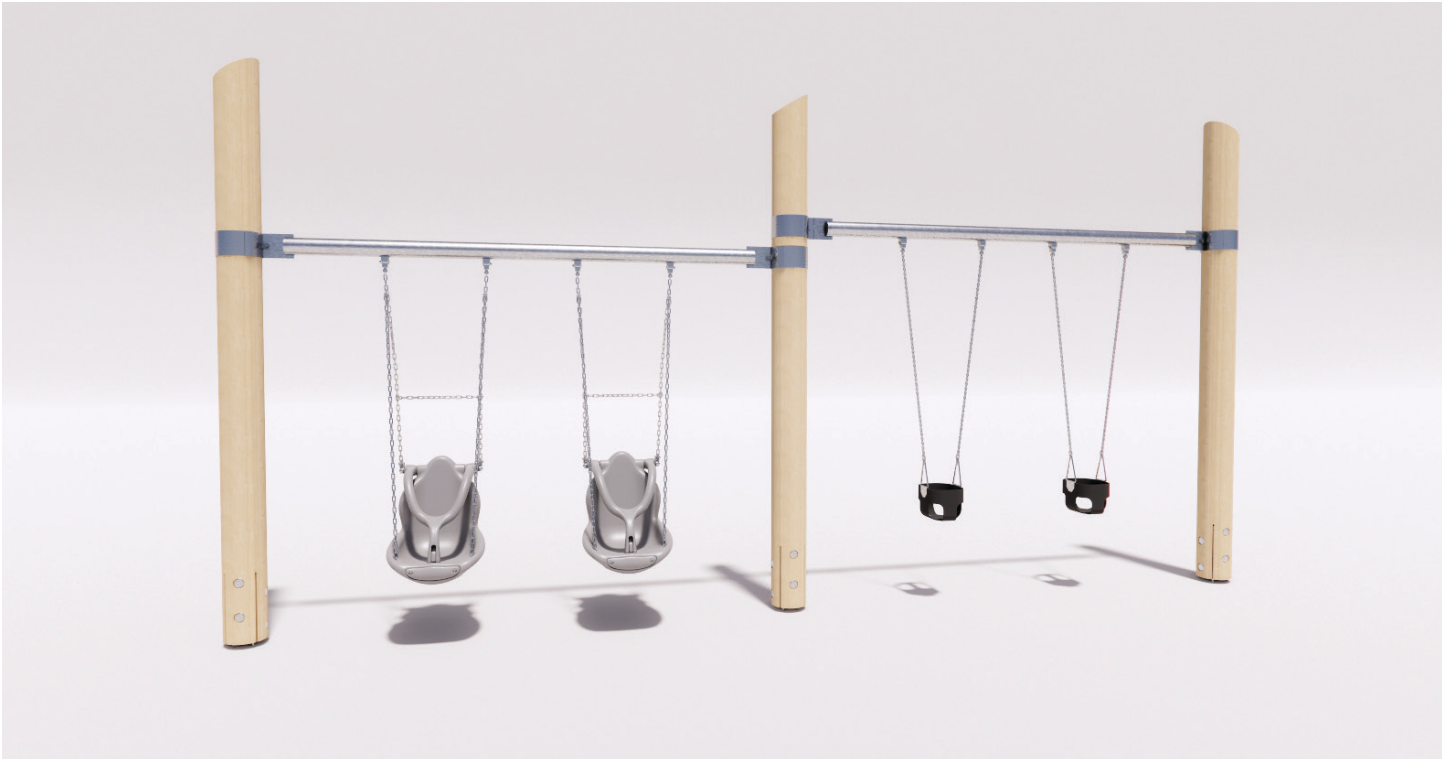

DOUBLE BAY - ALL USER + TOT

Intended user age: 18m-12y

PRODUCT INFORMATION

CSA Z614

This log framed swing set is the perfect playground product for any natural playground. Alaskan Yellow Cedar logs anchor the swing set, while a stainless steel rod with an adjustable brace is mounted for the swings. This swing features two all user (accessible) swings and two tot swings.

Maximum height: 3.7 m
Fall height: 2.7 m
Area of Safety Surfacing: 77.6 m²

The highest designated play surface and space required are according to CSA Z614. A buffer is included in the fall zone to account for fabrication and material variations.

Resilient safety surfacing is required within the fall zone of equipment.

If you have questions about the equipment or require changes, please contact Earthscape at 1-877-269-2972.