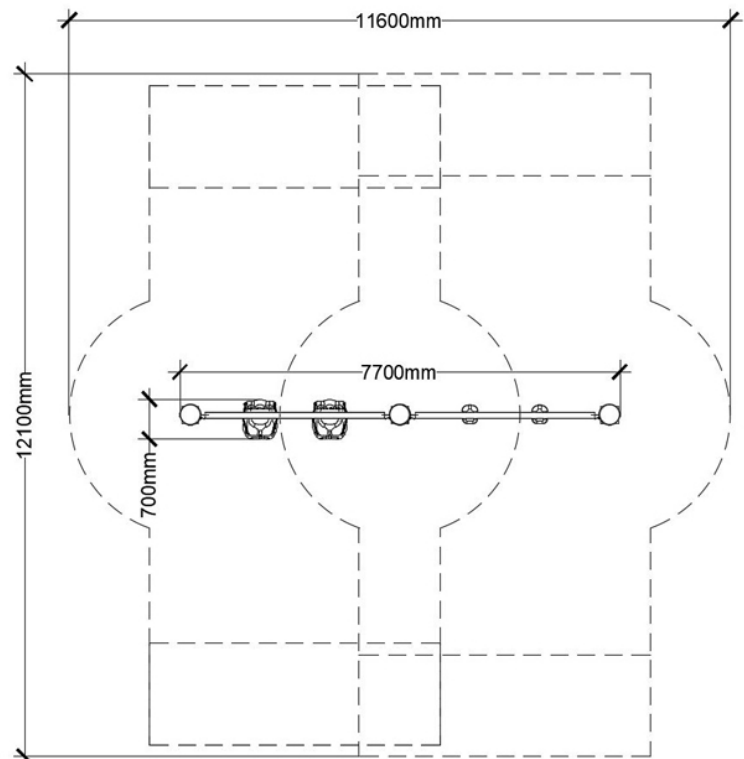

## PRODUCT INFORMATION

CSA Z614

This log framed swing set is the perfect playground product for any natural playground. Alaskan Yellow Cedar logs anchor the swing set, while a stainless steel rod with an adjustable brace is mounted for the swings. This swing features two all user (accessible) swings and two tot swings.

Maximum height: 3.7 m  
Fall height: 2.7 m  
Area of Safety Surfacing: 81.2 m<sup>2</sup>

The highest designated play surface and space required are according to CSA Z614. A buffer is included in the fall zone to account for fabrication and material variations.