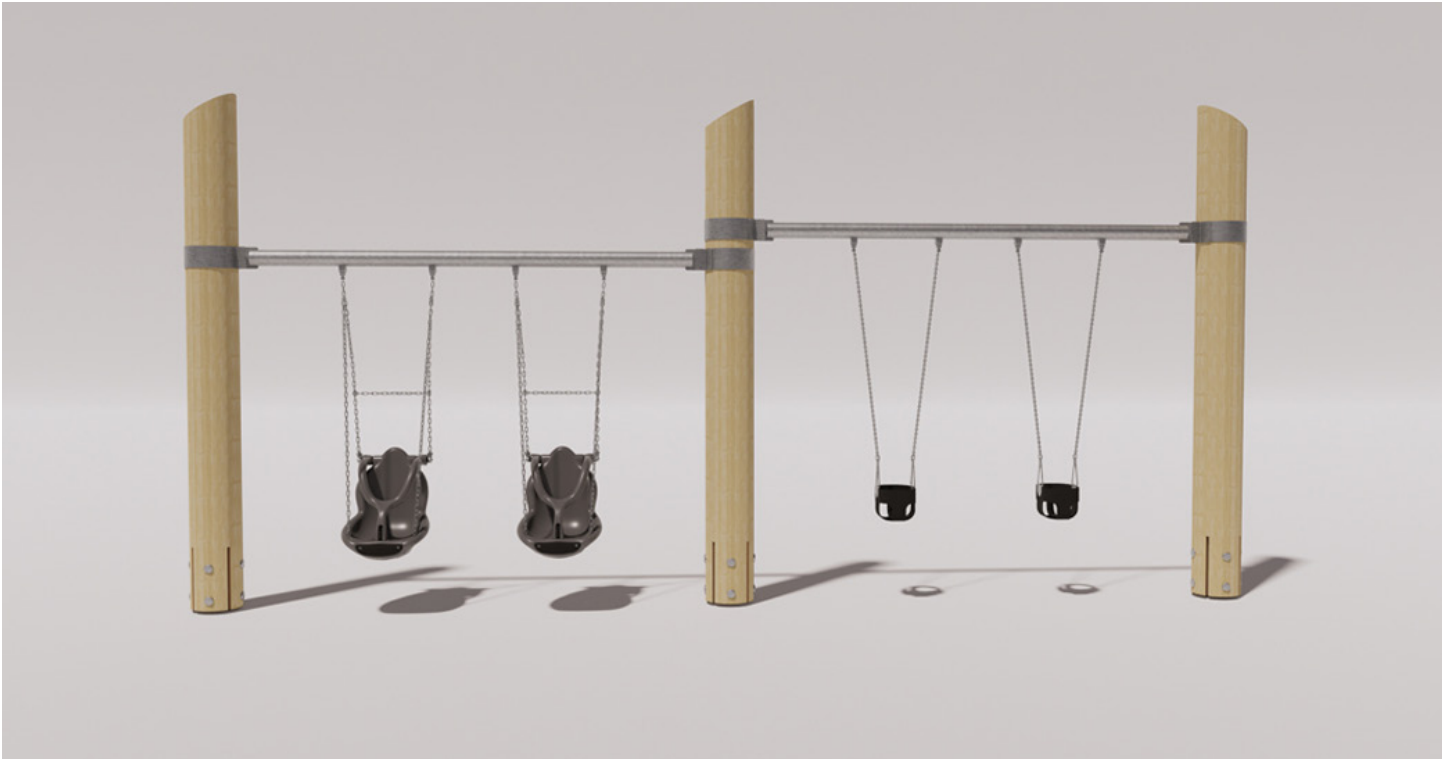

# DOUBLE BAY - ALL USER + TOT

Intended user age: 18m-12y

## PRODUCT INFORMATION

CSA Z614

This log framed swing set is the perfect playground product for any natural playground. Alaskan Yellow Cedar logs anchor the swing set, while a stainless steel rod with an adjustable brace is mounted for the swings. This swing features two all user (accessible) swings and two tot swings.

Maximum height: 3.7 m  
Fall height: 2.7 m  
Area of Safety Surfacing: 81.2 m<sup>2</sup>

The highest designated play surface and space required are according to CSA Z614. A buffer is included in the fall zone to account for fabrication and material variations.