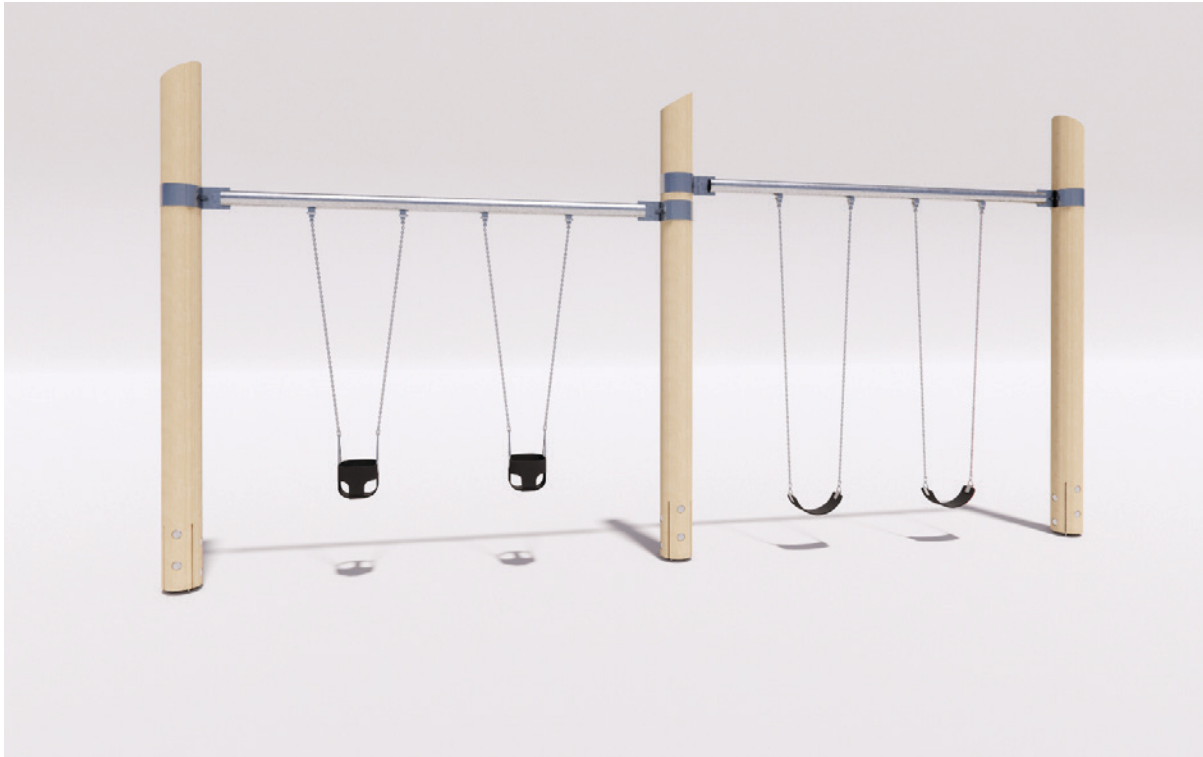

# DOUBLE BAY - TOT+BELT

Intended user age: 18m-12y

## PRODUCT INFORMATION

CSA Z614

This log framed swing set is the perfect playground product for any natural playground. Alaskan Yellow Cedar logs anchor the swing set, while a stainless steel rod with an adjustable brace is mounted for the swings. This swing features two belt swings and two tot swings.

Maximum height: 3.7 m  
Fall height: 2.9 m  
Area of Safety Surfacing: 89.8 m<sup>2</sup>

The highest designated play surface and space required are according to CSA Z614. A buffer is included in the fall zone to account for fabrication and material variations.