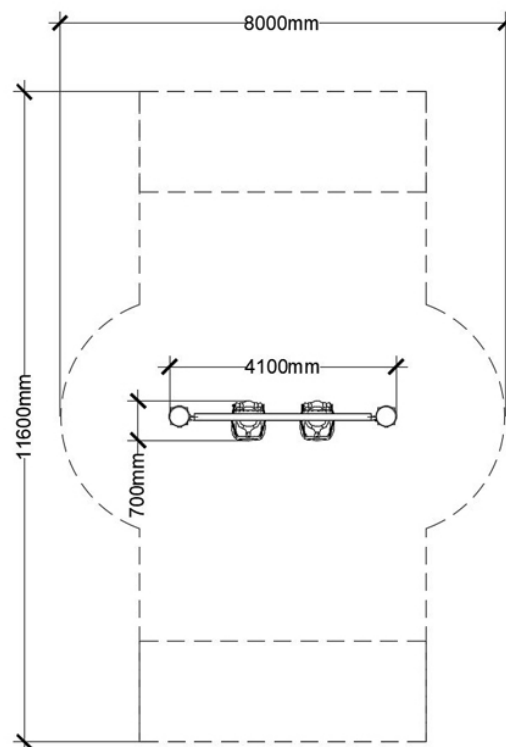

SINGLE BAY - ALL USER

Intended user age: 18m-12y

PRODUCT INFORMATION

CSA Z614

This log framed swing set is the perfect playground product for any natural playground. Alaskan Yellow Cedar logs anchor the swing set, while a stainless steel rod with an adjustable brace is mounted for the swings. This swing features two all-user swings.

Maximum height: 3.7 m
Fall height: 2.4 m
Area of Safety Surfacing: 49.3 m²

The highest designated play surface and space required are according to CSA Z614. A buffer is included in the fall zone to account for fabrication and material variations.