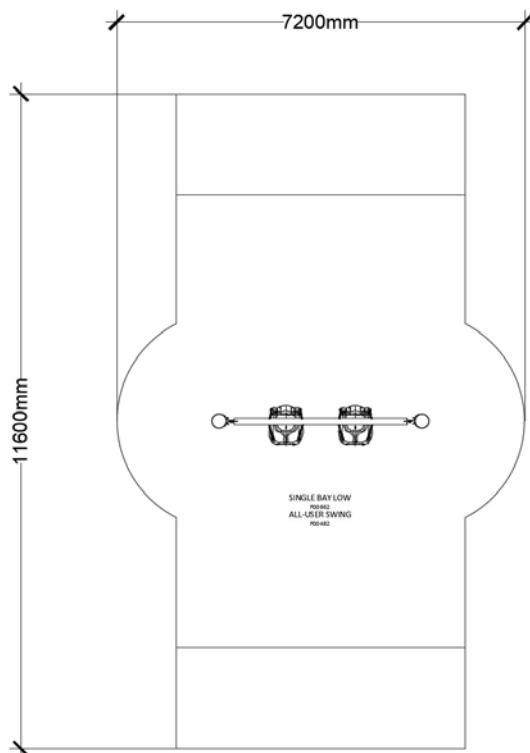

# SINGLE BAY - ALL USER

Intended user age: 18m-12y

## PRODUCT INFORMATION

CSA Z614

This log framed swing set is the perfect playground product for any natural playground. Alaskan Yellow Cedar logs anchor the swing set, while a stainless steel rod with an adjustable brace is mounted for the swings. This swing features two all-user swings.

Maximum height: 3.7 m  
Fall height: 2.4 m  
Area of Safety Surfacing: 42.4 m<sup>2</sup>

The highest designated play surface and space required are according to CSA Z614. A buffer is included in the fall zone to account for fabrication and material variations.