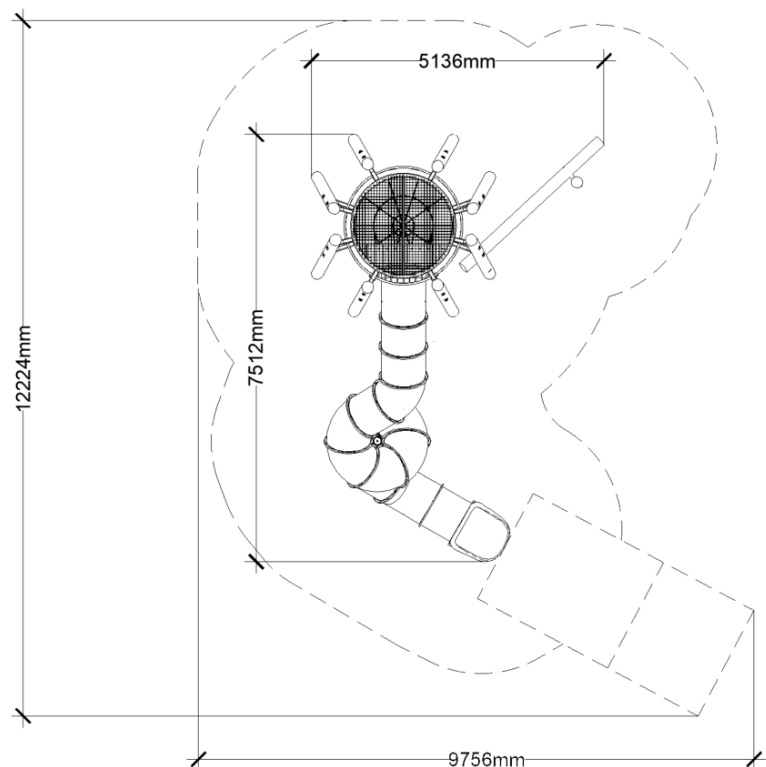

PRODUCT INFORMATION

CSA Z614

The Log Tower 5 is a perfect playground tower addition to any natural playground. As a playground structure, it is fully transparent. This piece of playground equipment gives the unusual sense of suspension at heights. Children who have climbed to the top level are rewarded with a fun and fast exit down the 5m slide.

Maximum height: 7.29 m
 Fall height: 3.07 m
 Area of Safety Surfacing: Varies based on configuration

The highest designated play surface and space required are according to CSA Z614. A buffer is included in the fall zone to account for fabrication and material variations.